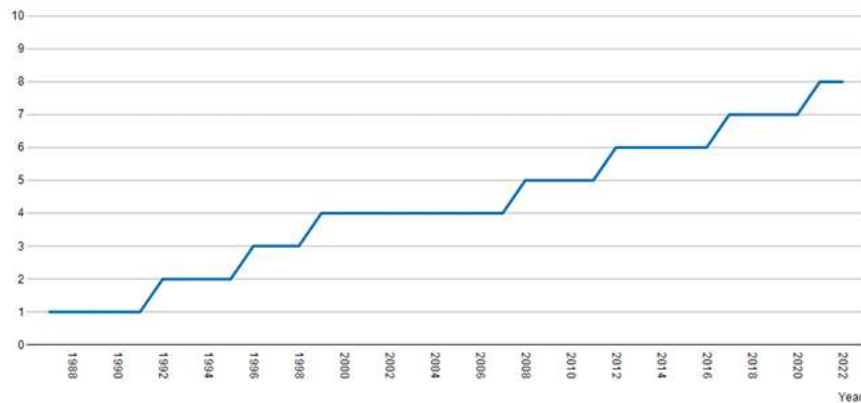

Turku is officially a bilingual city and roughly 5% of its inhabitants speak Swedish as their mother tongue. Its population is diverse, with residents from various ethnic backgrounds and nationalities contributing to the city's vibrant community. Some 14% of its inhabitants speak something other than Finnish, Swedish or Sámi as their mother tongue. The largest language groups in Turku are Russian, Arabic, Kurdish, Albanian, Somali, Estonian, English and Farsi communities.

Turku is home to 4% of Finland's population. 14.1 per cent of the population has a foreign background, which is almost twice as high as the national average.

Municipal key figures by Year. Turku, Foreign citizens, %.