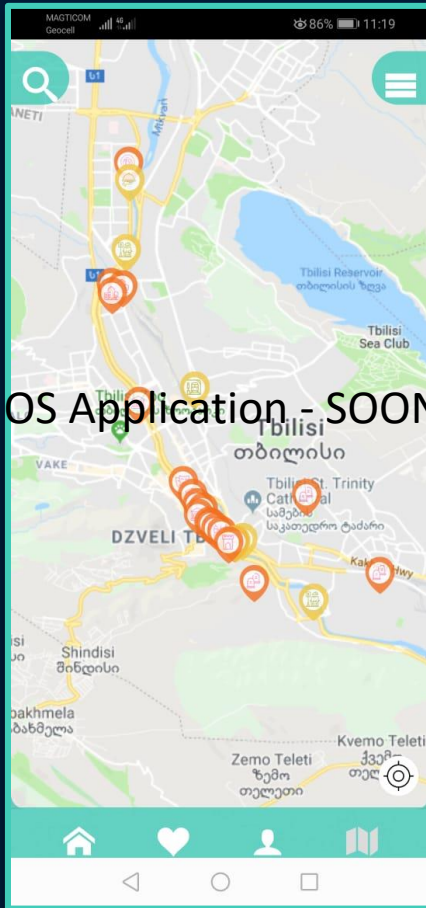

Cultural Routes Georgia
design.ge Maps & Navigation

Add to Wishlist [Install](#)

Android MOBILE APPLICATION

iOS APPLICATION in 2020

Georgia has joined the EUROPEAN NETWORK OF HISTORIC GARDENS

Georgia will be presented with **5** gardens: