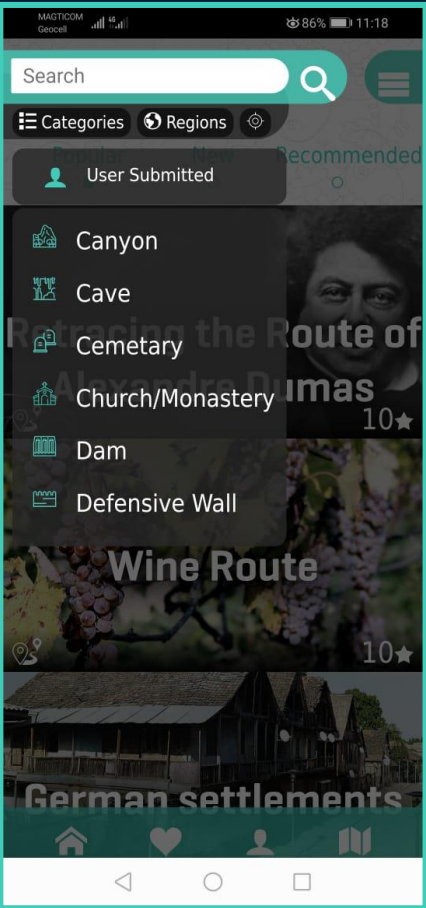

Cultural Routes Georgia
design.ge Maps & Navigation

Add to Wishlist [Install](#)

Android MOBILE APPLICATION

iOS APPLICATION in 2020

Georgia has joined the EUROPEAN NETWORK OF HISTORIC GARDENS

Georgia will be presented with **5** gardens: