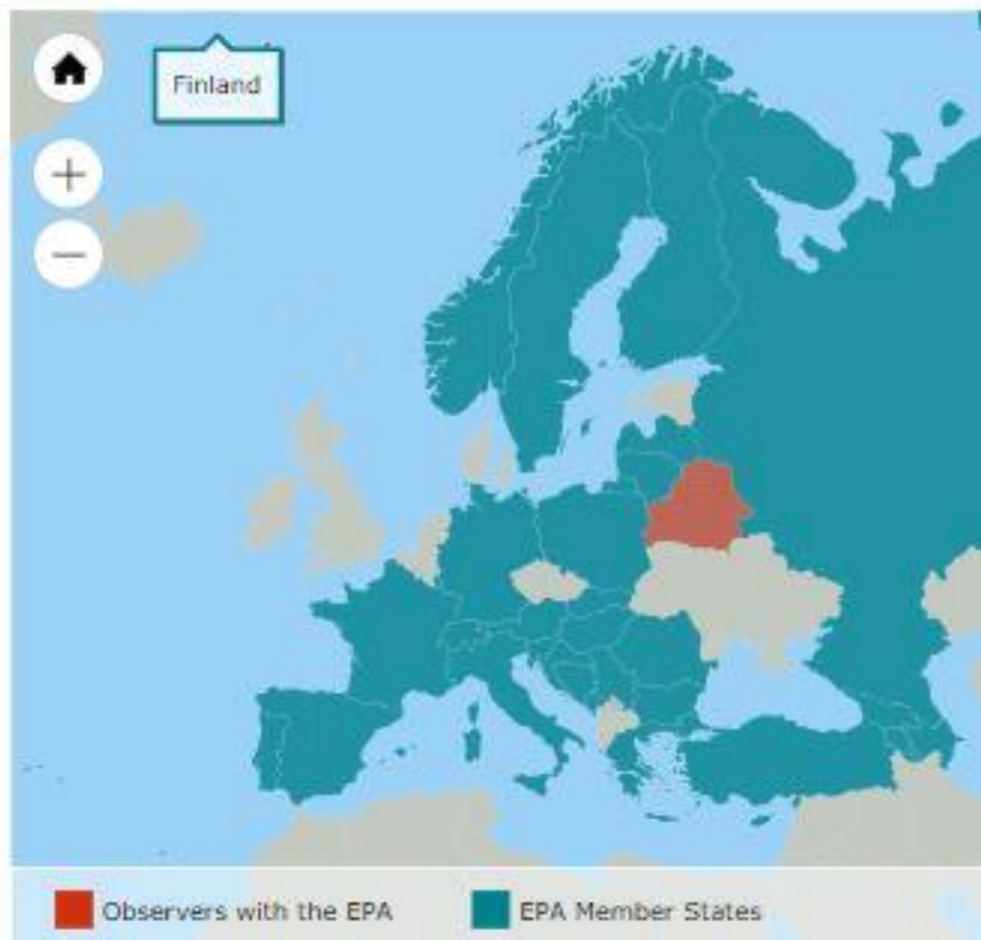

ENLARGED PARTIAL AGREEMENT ON THE CULTURAL ROUTES OF THE COUNCIL OF EUROPE

Cultural route
of the Council of Europe
Itinéraire culturel
du Conseil de l'Europe

EPA MEMBER STATES

- Andorra (2012)
- Armenia (2015)
- Austria (2011)
- Azerbaijan (2011)
- Bosnia and Herzegovina (2016)
- Bulgaria (2011)
- Croatia (2016)
- Cyprus (2011)
- Finland (2018)
- France (2011)
- Georgia (2016)
- Germany (2013)
- Greece (2011)
- Holy See (2018)
- Hungary (2013)
- Italy (2011)
- Latvia (2019)
- Lithuania (2012)
- Luxembourg (2011)
- Monaco (2013)
- Montenegro (2011)
- Norway (2011)
- Poland (2017)
- Portugal (2011)
- Romania (2013)
- Russian Federation (2011)
- San Marino (2017)
- Serbia (2012)
- Slovak Republic (2014)
- Slovenia (2011)
- Spain (2011)
- Sweden (2020)
- Switzerland (2013)
- Turkey (2018)

OBSERVERS WITH THE EPA

- Belarus (2020)