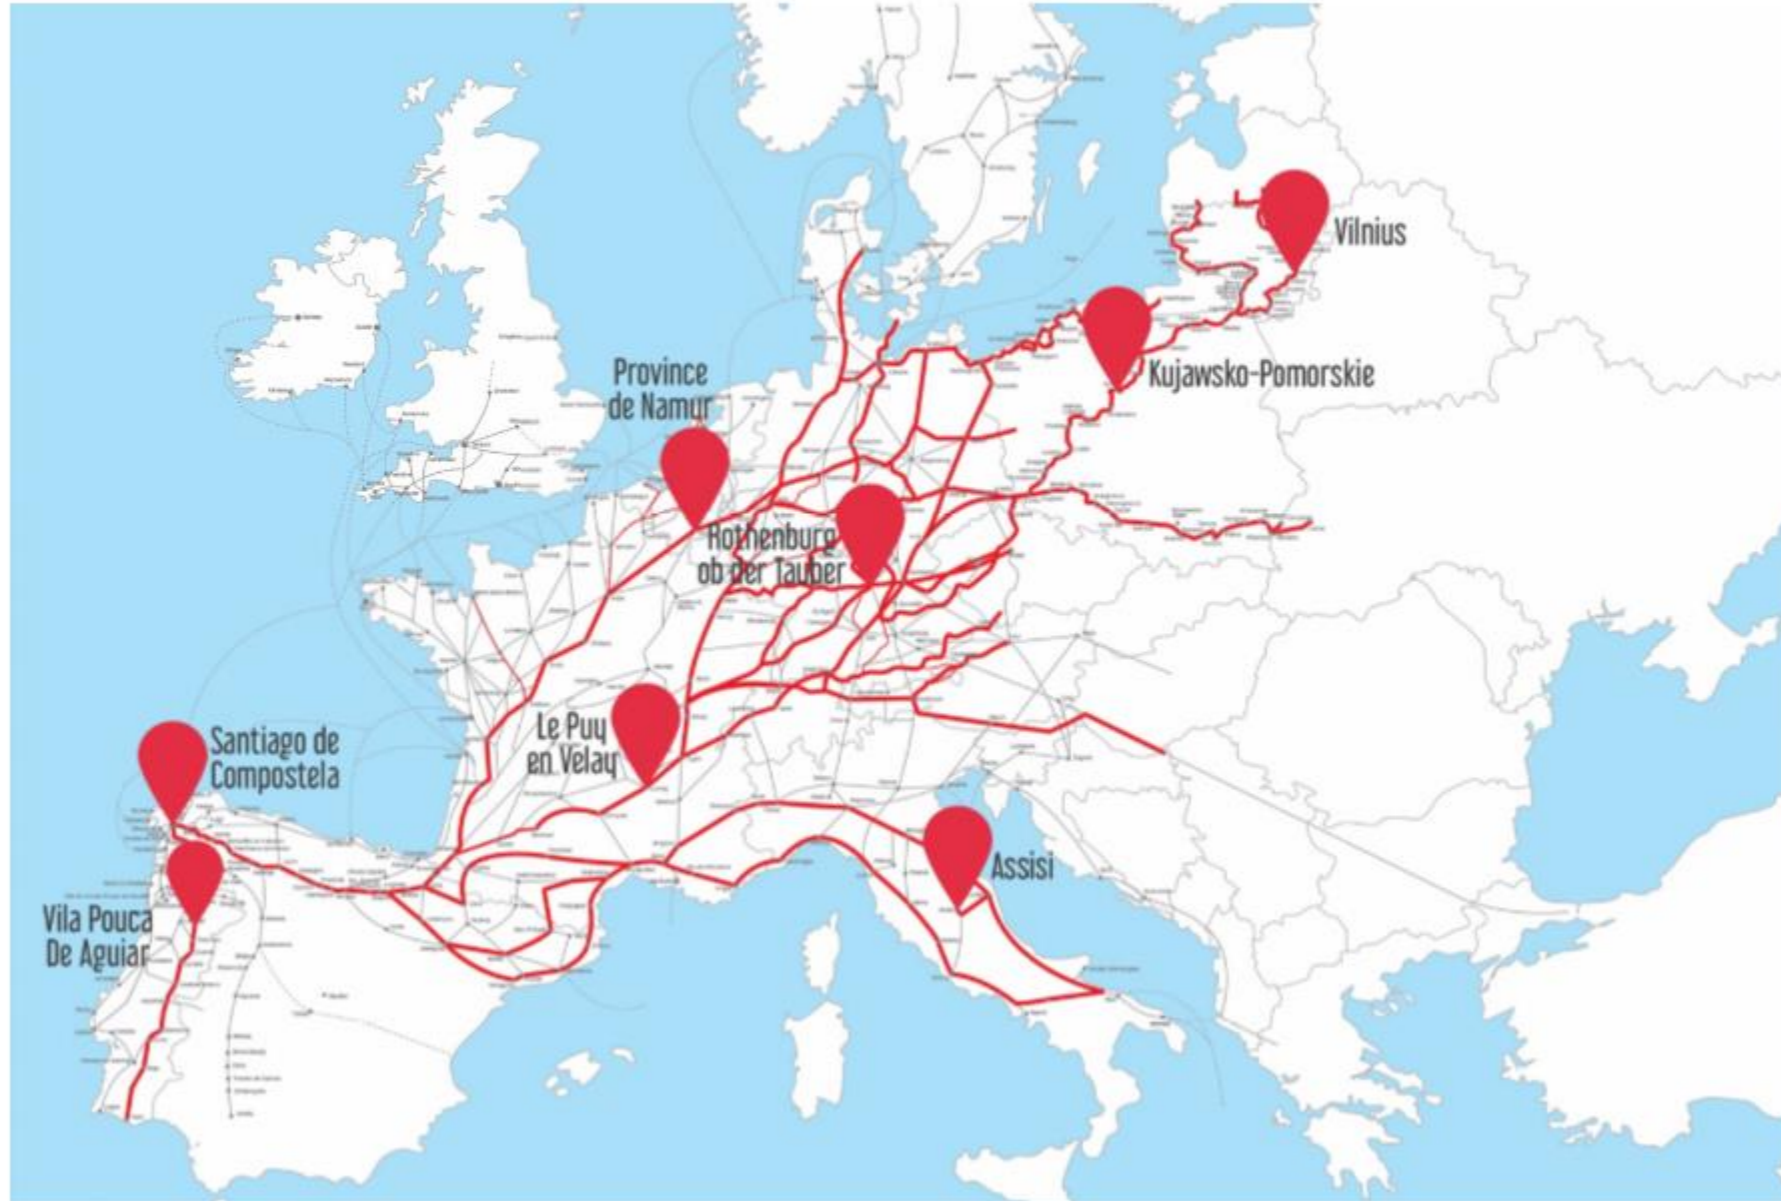

HISTORY & CIVILIZATIONS

- The European Route of Emperor Charles V
- The Phoenician Route
- The Hansa
- The Viking Route
- The Habsburg
- The Roman Emperors and Danube Wine Route
- Destination Napoleon
- Via Regia
- The Route of El-Legado of Andalusi

**SYMBOL & MODEL
OF CULTURAL COOPERATION
FOR EUROPE**

THE SANTIAGO DE COMPOSTELA PILGRIM ROUTES

EUROPEAN
INSTITUTE
OF
CULTURAL
ROUTES

COUNCIL OF EUROPE
CONSEIL DE L'EUROPE

THE HANSA

EUROPEAN
INSTITUTE
OF
CULTURAL
ROUTES

since 1991

190 members cities

medieval
FORERUNNER
TO THE EU

DEMOCRATIC RIGHTS,
UNDERSTANDING,
RESPECT,
COOPERATION

economic league (mid-13th century)
around the Baltic Sea
free trade, free movement,
protection of citizens

**SYMBOL OF PEACEFUL
& RESPECTFUL CO-EXISTENCE**

THE HANSA

THE ITER VITIS ROUTE

since 2009

Itinéraire Culturel
du Conseil de l'Europe

28 network members

NATURAL, MATERIAL, IMMATERIAL
HERITAGE

wine biodiversity uniqueness
cultivation techniques, vinification,
myths and symbols