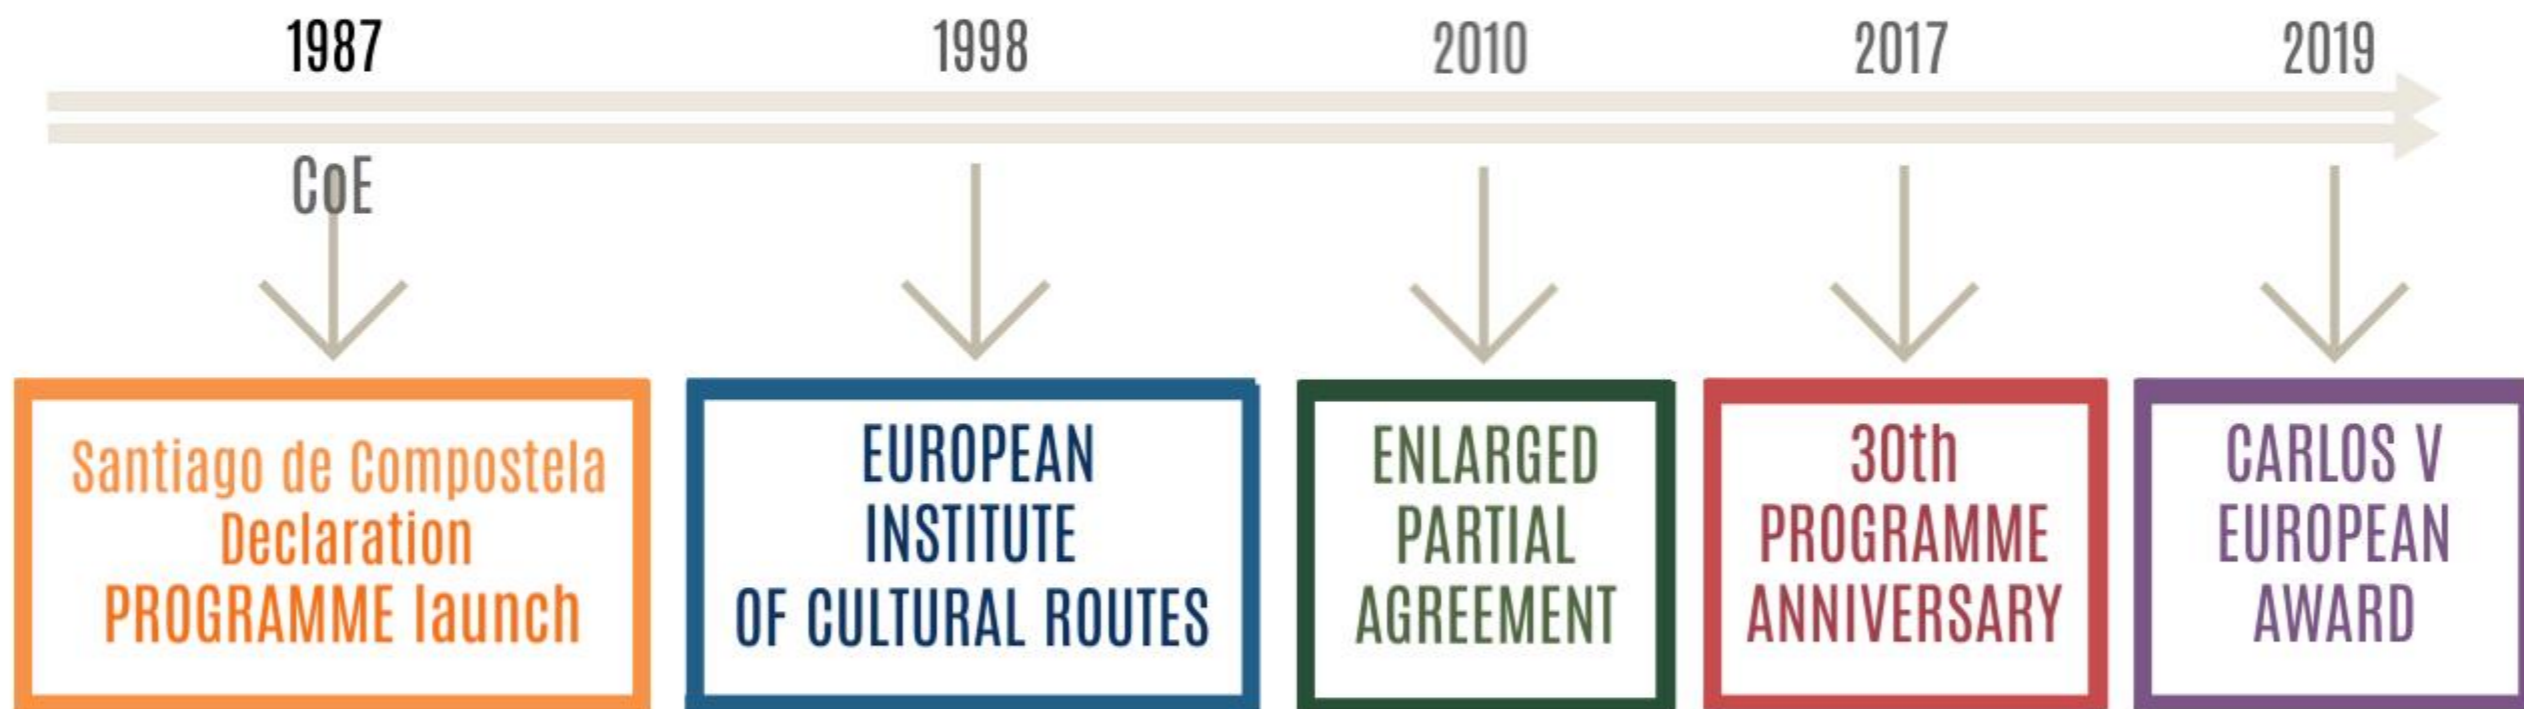

CULTURAL ROUTES_ TIMELINE

Cultural route
of the Council of Europe
Itinéraire culturel
du Conseil de l'Europe