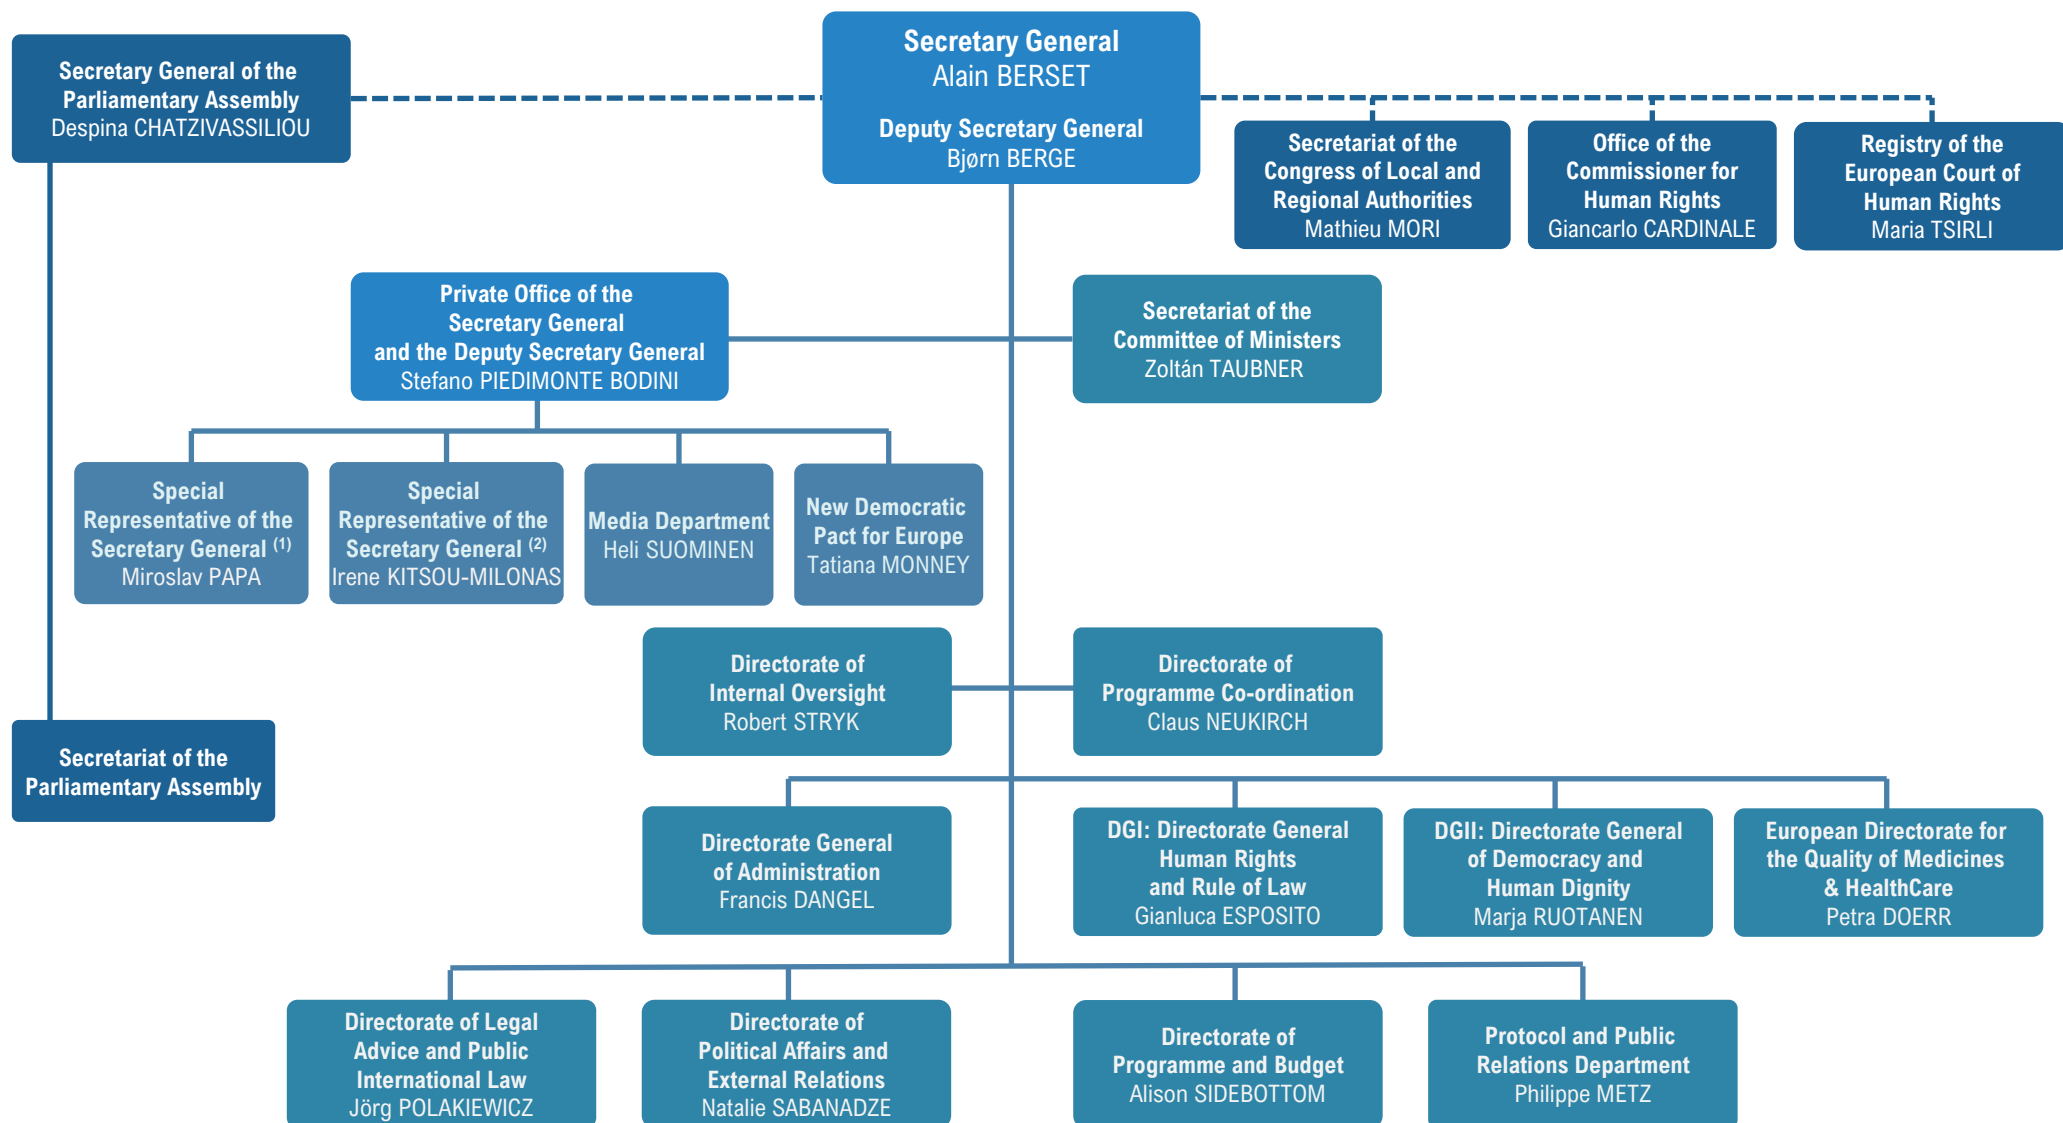

ORGANISATION CHART OF THE SECRETARIAT GENERAL OF THE COUNCIL OF EUROPE

1 April 2026

(1) Special Representative of the Secretary General to the United Nations

(2) Special Representative of the Secretary General on Antisemitism, anti-Muslim Hatred and all forms of religious intolerance