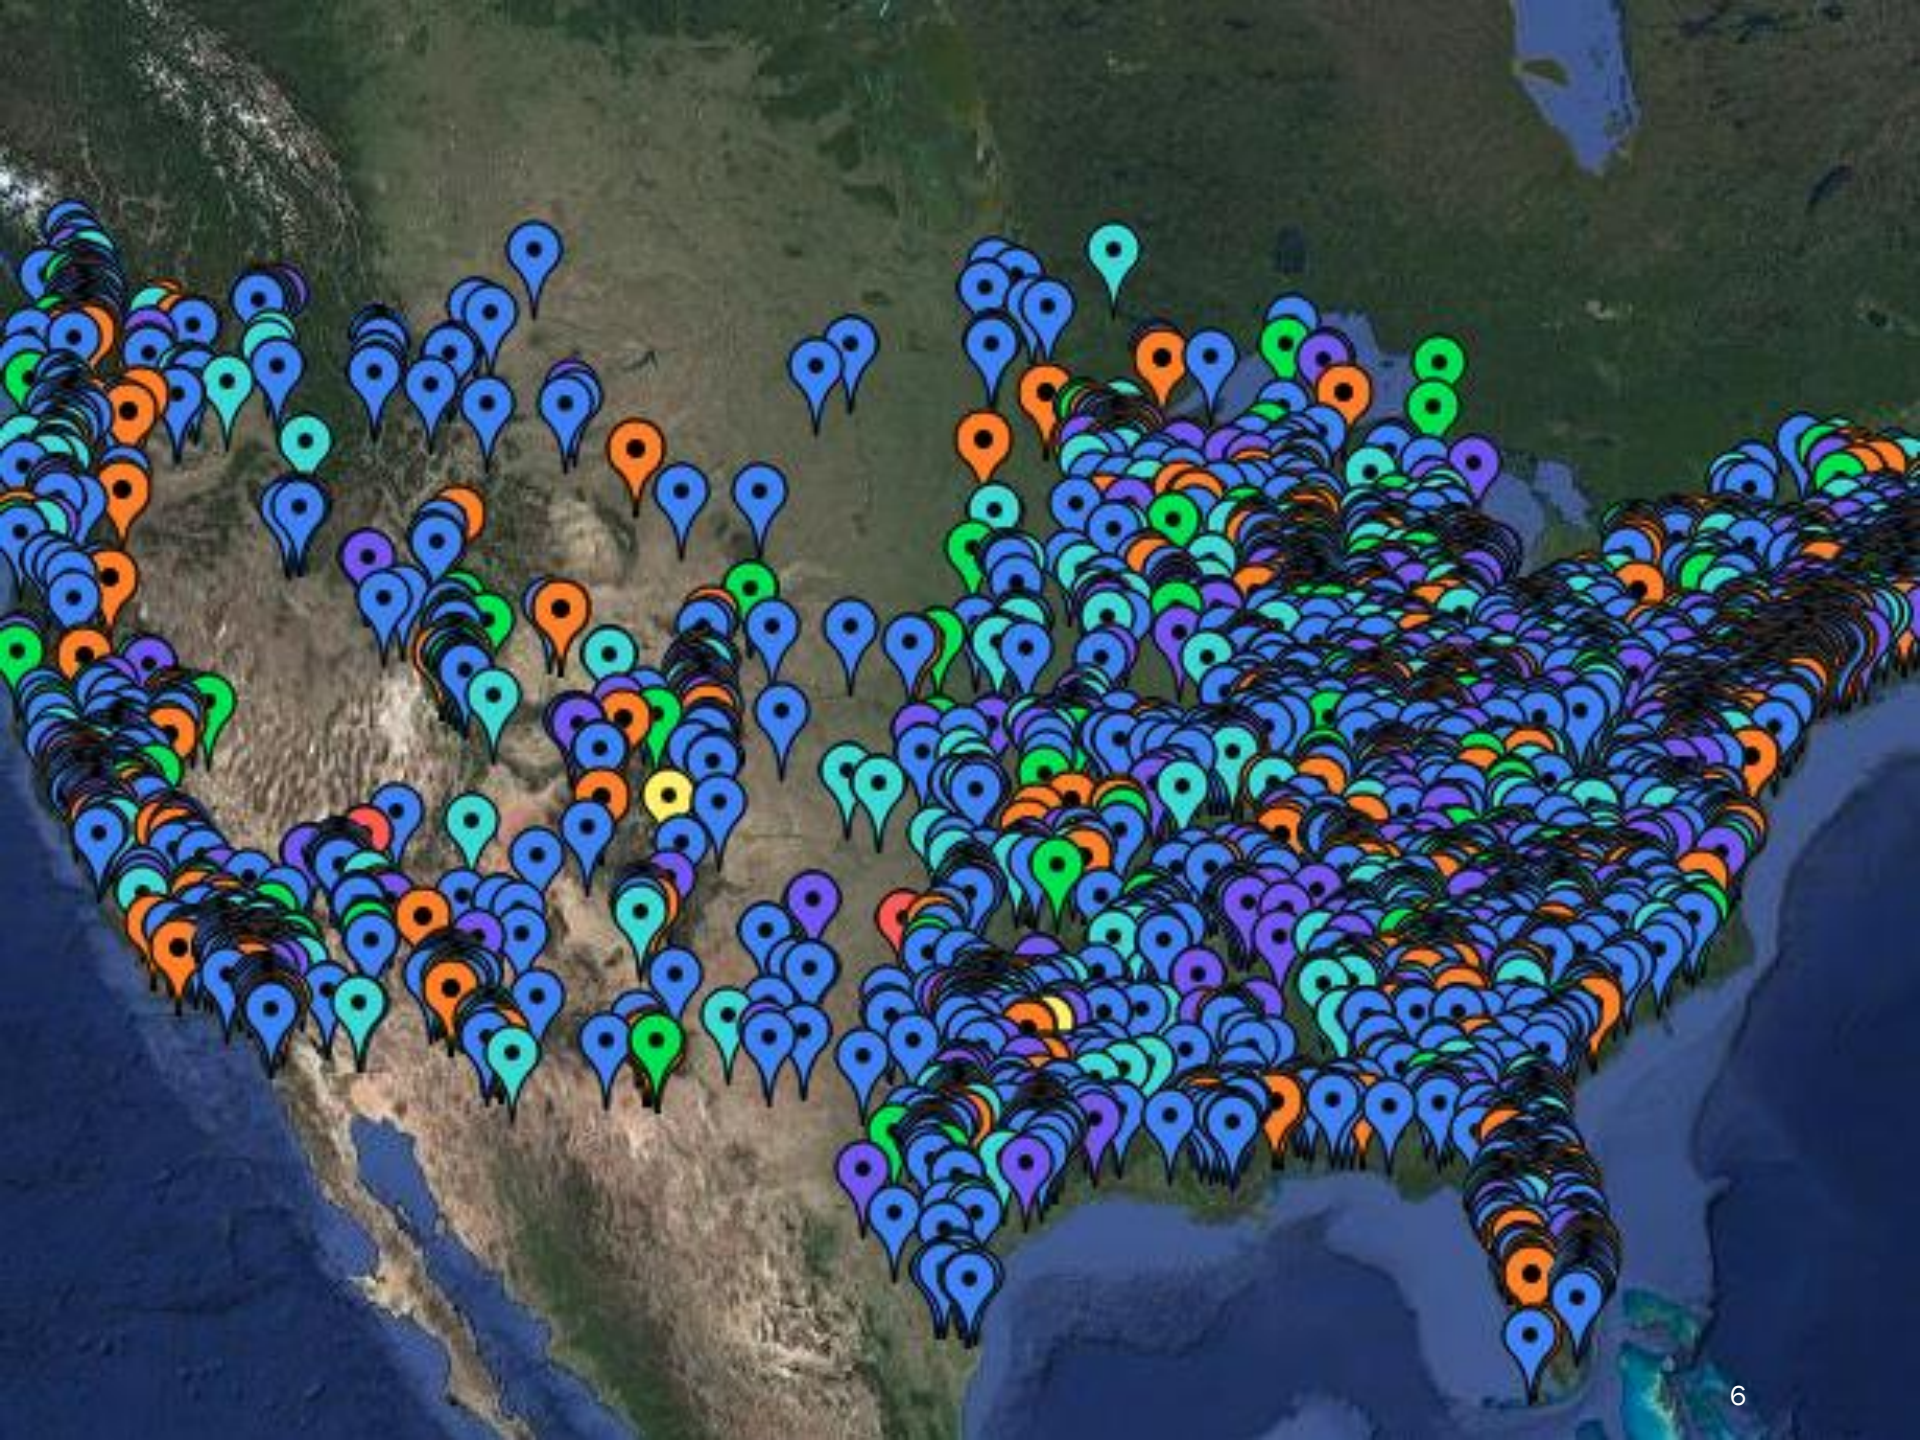

- These are violent crimes involving real children.
- These children are re-victimized every time the image of their abuse is viewed/distributed

↕	ISP	↕	Network	↕	All Networks	↕	Location	↕	County	↕	FOI	↕	Last Seen	↕	First Seen	↕
	OVH SAS		BitTorrent		B		FR,,				340782		5/24/2020		5/1/2019	
	OVH SAS		BitTorrent		B		FR,,				325181		5/24/2020		5/1/2019	
	OVH SAS		BitTorrent		B		FR,,				323827		5/25/2020		5/1/2019	
	OVH SAS		BitTorrent		B		FR,,				316015		5/25/2020		5/1/2019	
	SFR		BitTorrent		B		FR,54,Nancy				205579		5/21/2020		12/17/2019	
	Free SAS		BitTorrent		B		FR,84,Carpentras				174103		5/23/2020		7/4/2019	
	OVH SAS		BitTorrent		B		FR,,				173413		5/23/2020		5/1/2019	
	M247 Ltd		BitTorrent		B E T G2 I		FR,75,Paris				165136		5/24/2020		5/2/2019	
	Bouygues Telecom		BitTorrent		B		FR,95,Gonesse				164119		5/24/2020		5/2/2019	
	ONLINE S.A.S.		BitTorrent		B		FR,,				149521		5/25/2020		5/1/2019	

Tweet 340

+1 50

Share 606

Below: Discuss Related

mnsbc.com staff and news service reports

Print | Font: A A + -

An Internet pedophile ring with up to 70,000 members — thought to be the world's largest — has been uncovered by police, a security official said Wednesday.

The European police agency [Europol](#) said in a statement that "[Operation Rescue](#)" had identified 670 suspects and that 230 abused children in 30 countries had been taken to safety. More children are expected to be found, Europol said.

2020 CYBERTIPPLINE REPORTS

This map is not indicative of the level of child sexual abuse in a particular country. This map depicts the volume of reports submitted predominantly by U.S.-based Electronic Service Providers to NCMEC's CyberTipline in accordance with 18 U.S.C. 2258A. Online companies report incidents of "apparent child pornography" and may include geographic indicators related to the incident. These geographical indicators may be affected by the use of proxies and anonymizers. This map is generated for informational purposes only.