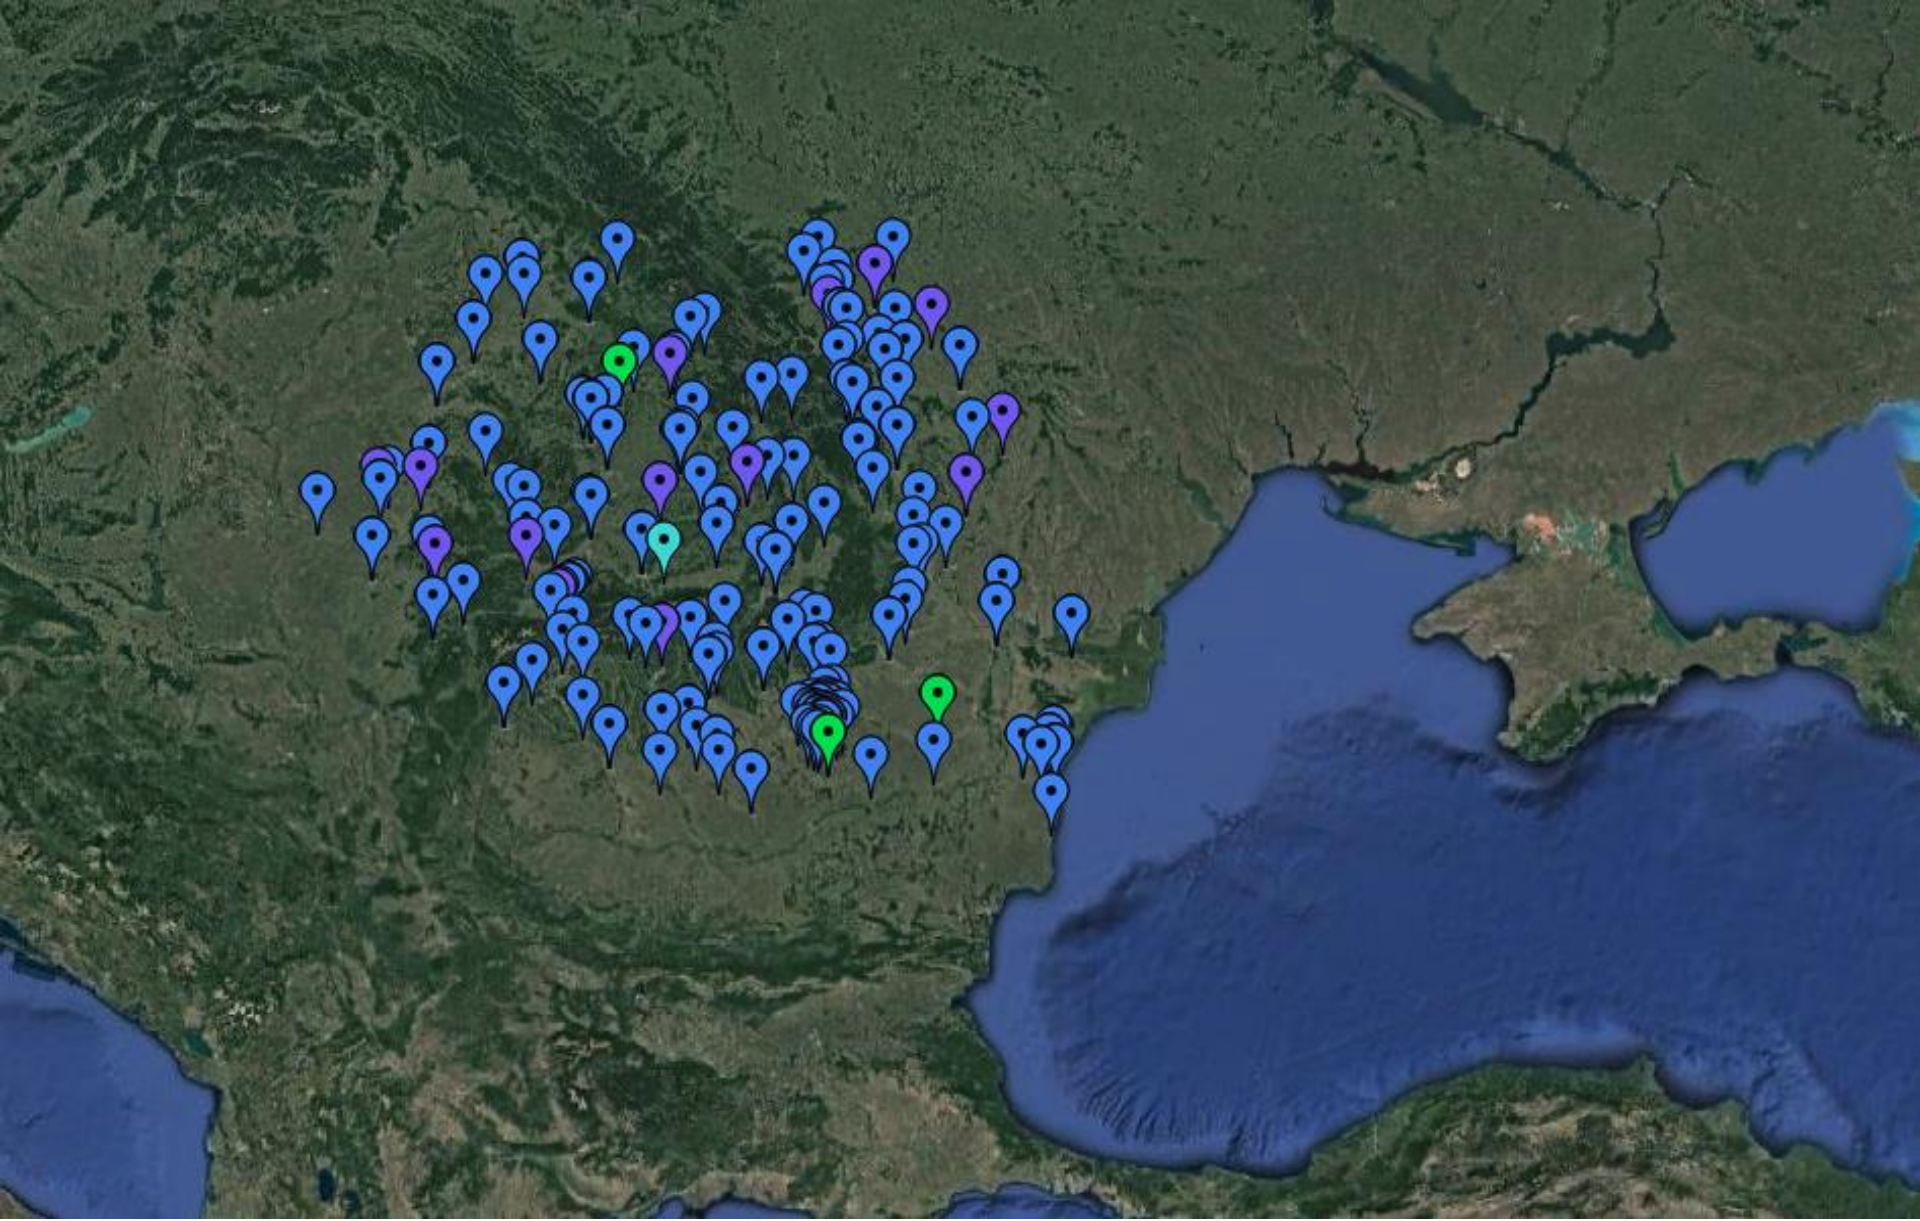

- These are violent crimes involving real children.
- These children are re-victimized every time the image of their abuse is viewed/distributed

↕	ISP	↕	Network	↕	All Networks	↕	Location	↕	County	↕	FOI	↕	Last Seen	↕	First Seen	↕
	OVH SAS		BitTorrent		B		FR,,				340782		5/24/2020		5/1/2019	
	OVH SAS		BitTorrent		B		FR,,				325181		5/24/2020		5/1/2019	
	OVH SAS		BitTorrent		B		FR,,				323827		5/25/2020		5/1/2019	
	OVH SAS		BitTorrent		B		FR,,				316015		5/25/2020		5/1/2019	
	SFR		BitTorrent		B		FR,54,Nancy				205579		5/21/2020		12/17/2019	
	Free SAS		BitTorrent		B		FR,84,Carpentras				174103		5/23/2020		7/4/2019	
	OVH SAS		BitTorrent		B		FR,,				173413		5/23/2020		5/1/2019	
	M247 Ltd		BitTorrent		B E T G2 I		FR,75,Paris				165136		5/24/2020		5/2/2019	
	Bouygues Telecom		BitTorrent		B		FR,95,Gonesse				164119		5/24/2020		5/2/2019	
	ONLINE S.A.S.		BitTorrent		B		FR,,				149521		5/25/2020		5/1/2019	

Tweet 340

+1 50

Share 606

Below: Discuss Related

mnsbc.com staff and news service reports

Print | Font: A A + -

An Internet pedophile ring with up to 70,000 members — thought to be the world's largest — has been uncovered by police, a security official said Wednesday.

2020 CYBERTIPPLINE REPORTS

This map is not indicative of the level of child sexual abuse in a particular country. This map depicts the volume of reports submitted predominantly by U.S.-based Electronic Service Providers to NCMEC's CyberTipline in accordance with 18 U.S.C. 2258A. Online companies report incidents of "apparent child pornography" and may include geographic indicators related to the incident. These geographical indicators may be affected by the use of proxies and anonymizers. This map is generated for informational purposes only.