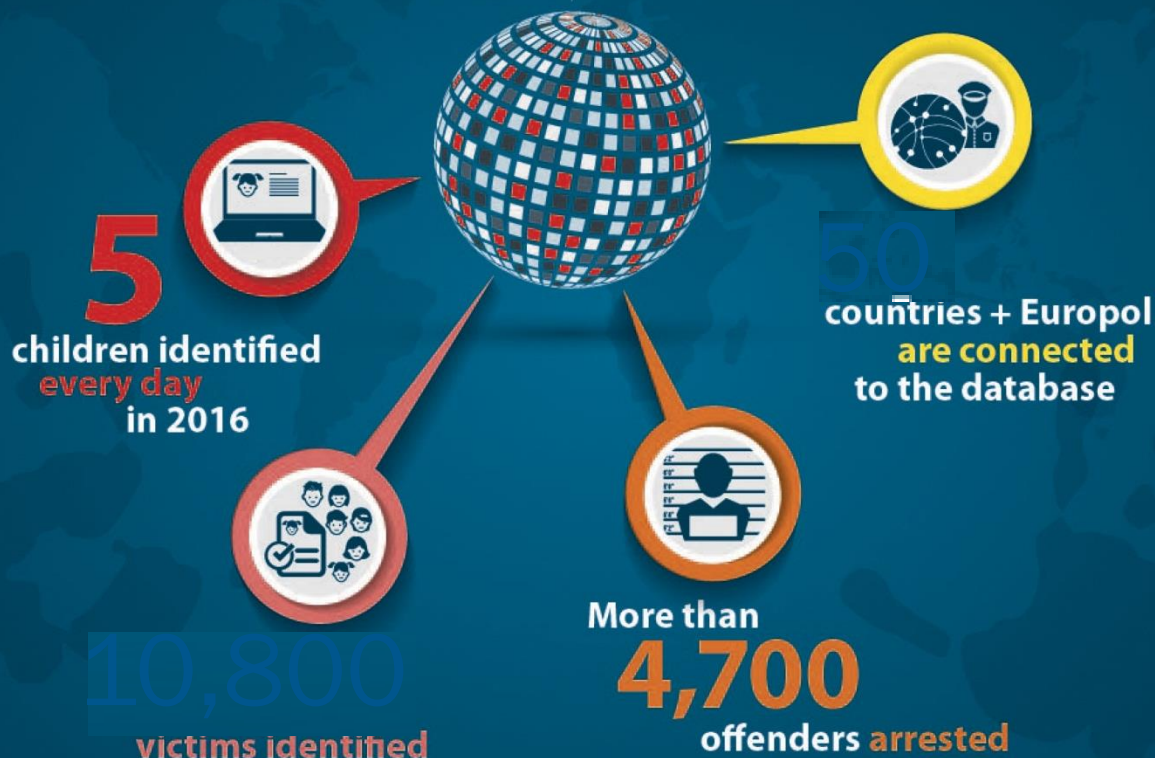

INTERPOL's International Child Sexual Exploitation (ICSE) database

INTERPOL

www.interpol.int

International Centre
FOR MISSING & EXPLOITED CHILDREN