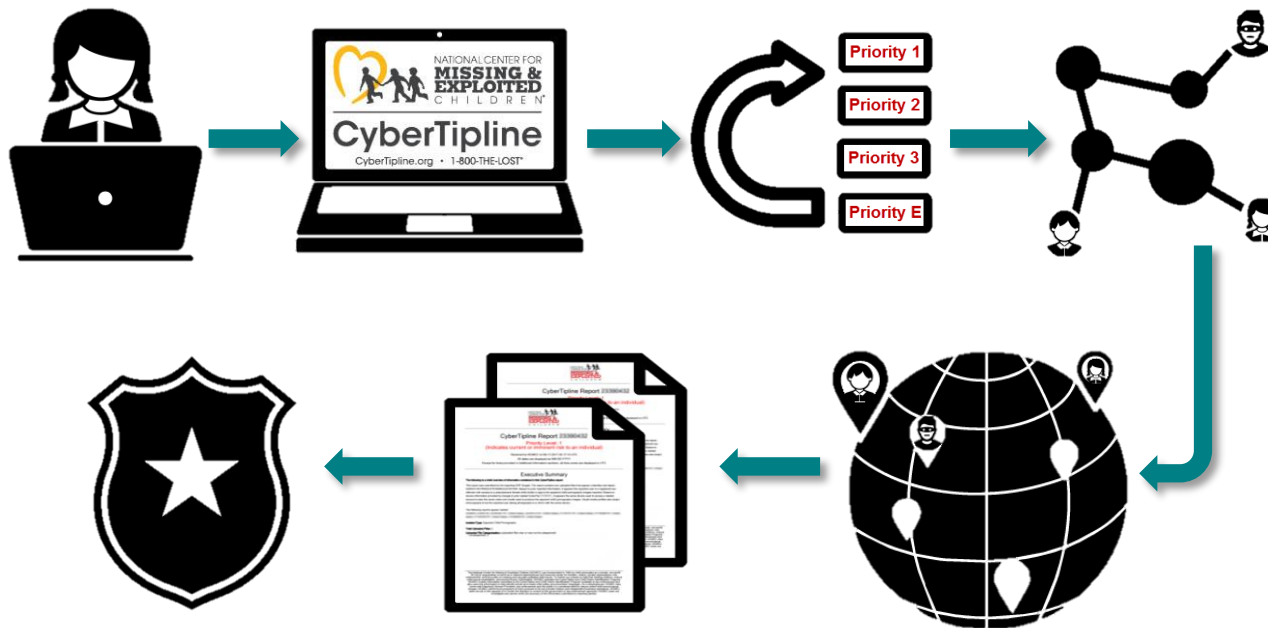

CYBERTIPLINE WORKFLOW