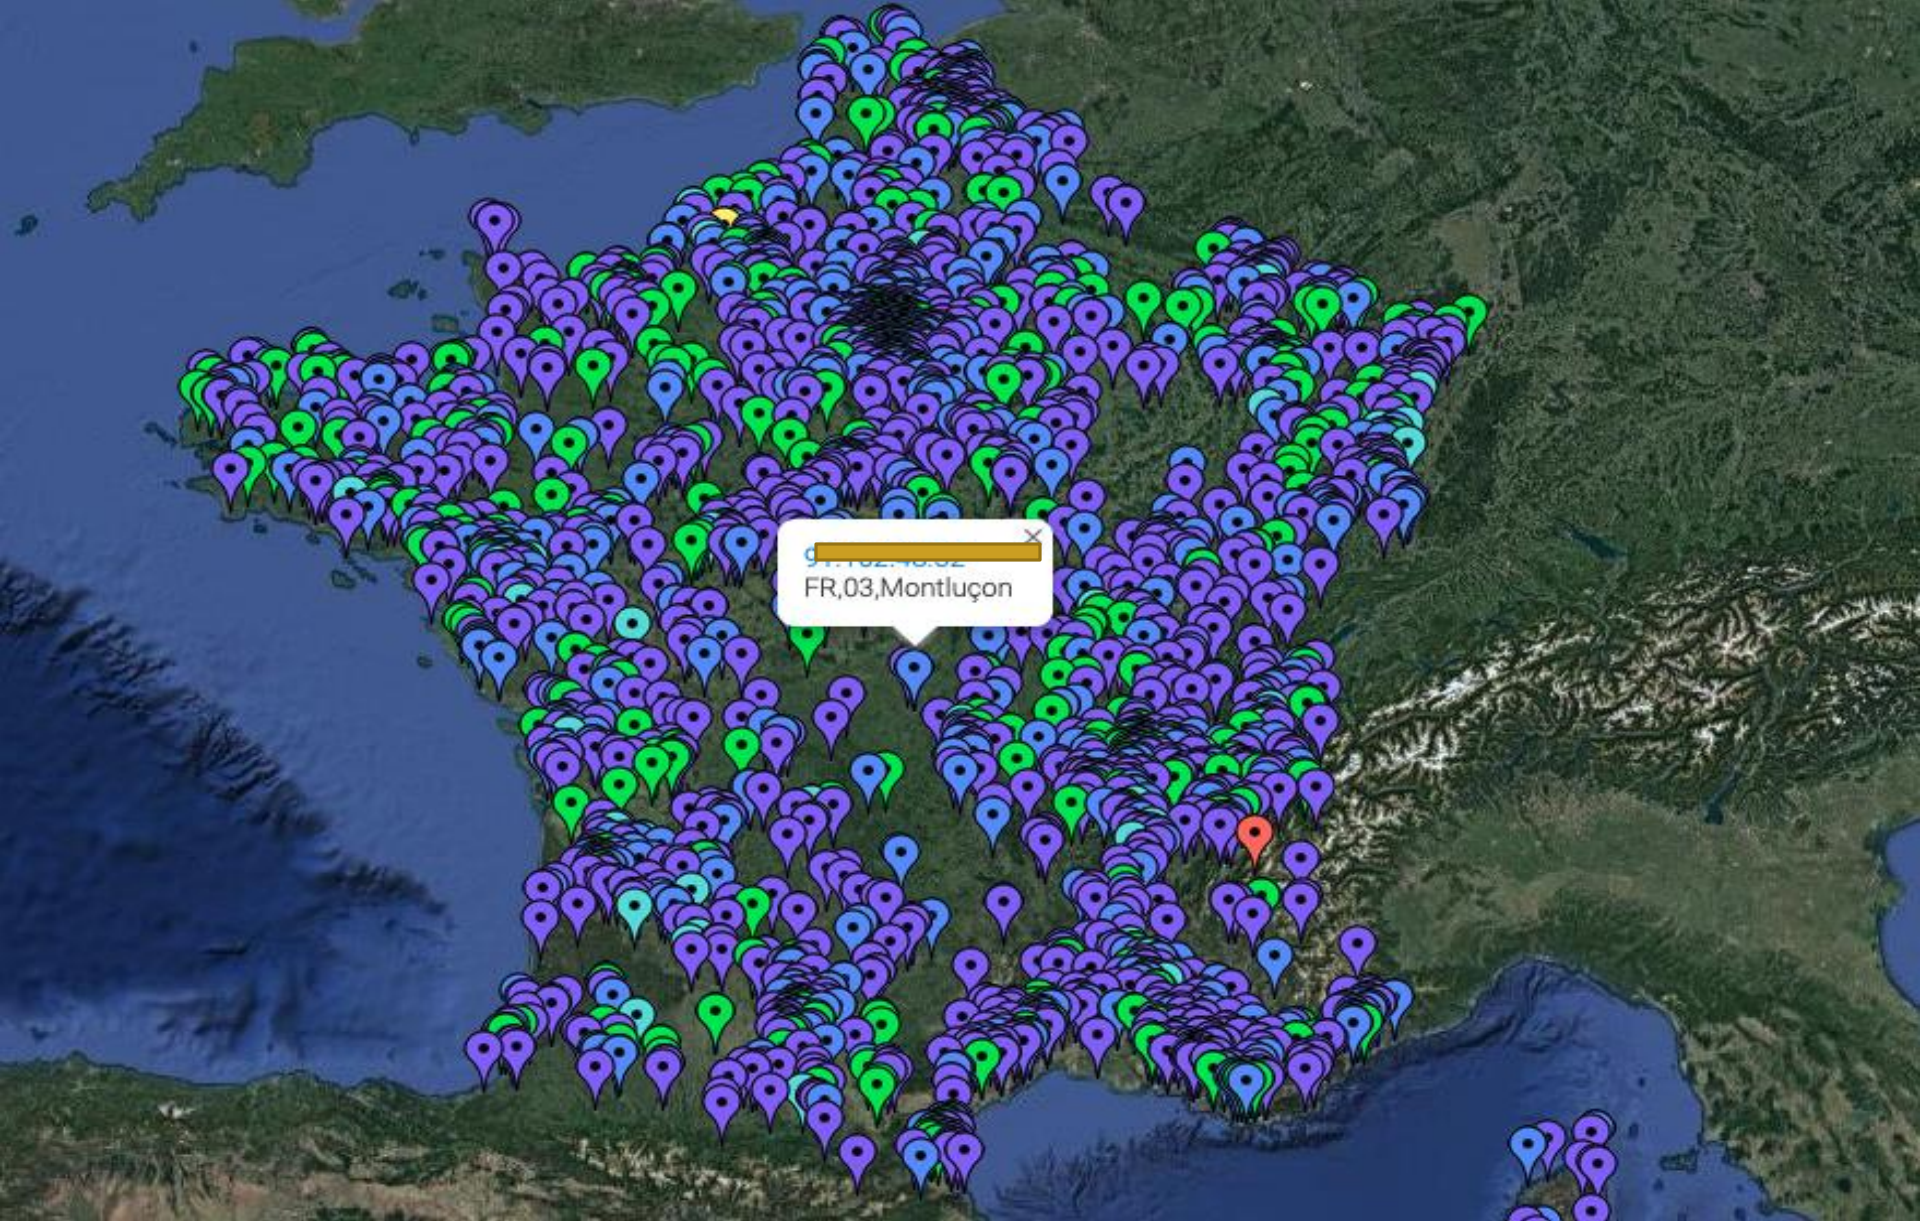

- These are violent crimes involving real children.
- These children are re-victimized every time the image of their abuse is viewed/distributed

↕	ISP	↕	Network	↕	All Networks	↕	Location	↕	County	↕	FOI	↕	Last Seen	↕	First Seen	↕
	OVH SAS		BitTorrent		B		FR,,				340782		5/24/2020		5/1/2019	
	OVH SAS		BitTorrent		B		FR,,				325181		5/24/2020		5/1/2019	
	OVH SAS		BitTorrent		B		FR,,				323827		5/25/2020		5/1/2019	
	OVH SAS		BitTorrent		B		FR,,				316015		5/25/2020		5/1/2019	
	SFR		BitTorrent		B		FR,54,Nancy				205579		5/21/2020		12/17/2019	
	Free SAS		BitTorrent		B		FR,84,Carpentras				174103		5/23/2020		7/4/2019	
	OVH SAS		BitTorrent		B		FR,,				173413		5/23/2020		5/1/2019	
	M247 Ltd		BitTorrent		B E T G2 I		FR,75,Paris				165136		5/24/2020		5/2/2019	
	Bouygues Telecom		BitTorrent		B		FR,95,Gonesse				164119		5/24/2020		5/2/2019	
	ONLINE S.A.S.		BitTorrent		B		FR,,				149521		5/25/2020		5/1/2019	

Tweet 340

+1 50

Share 606

Below: Discuss Related

mnsbc.com staff and news service reports

Print | Font: A A + -

An Internet pedophile ring with up to 70,000 members — thought to be the world's largest — has been uncovered by police, a security official said Wednesday.