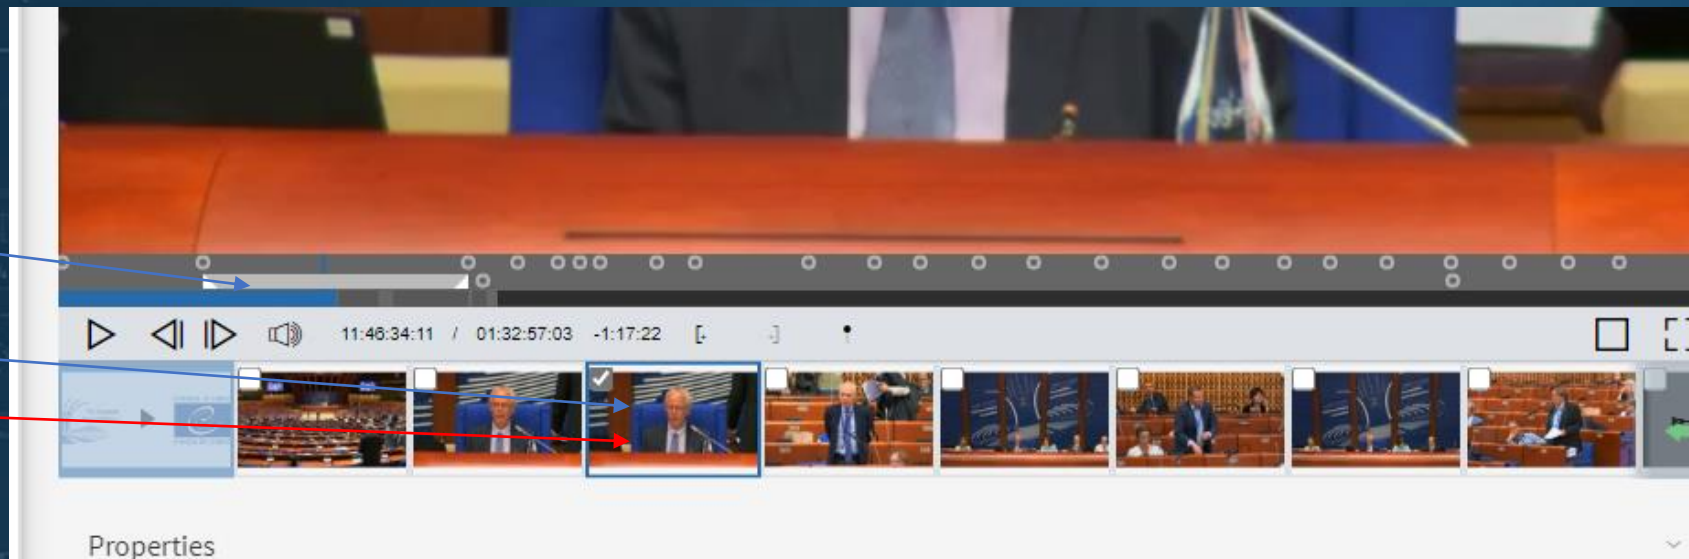

Couper, extraire et partager une séquence 3/7

1. Cliquer sur la barre de progression grise,
2. La séquence que vous avez marquée sera sélectionnée
3. **En double cliquant** sur la vignette, vous accédez directement à votre clip