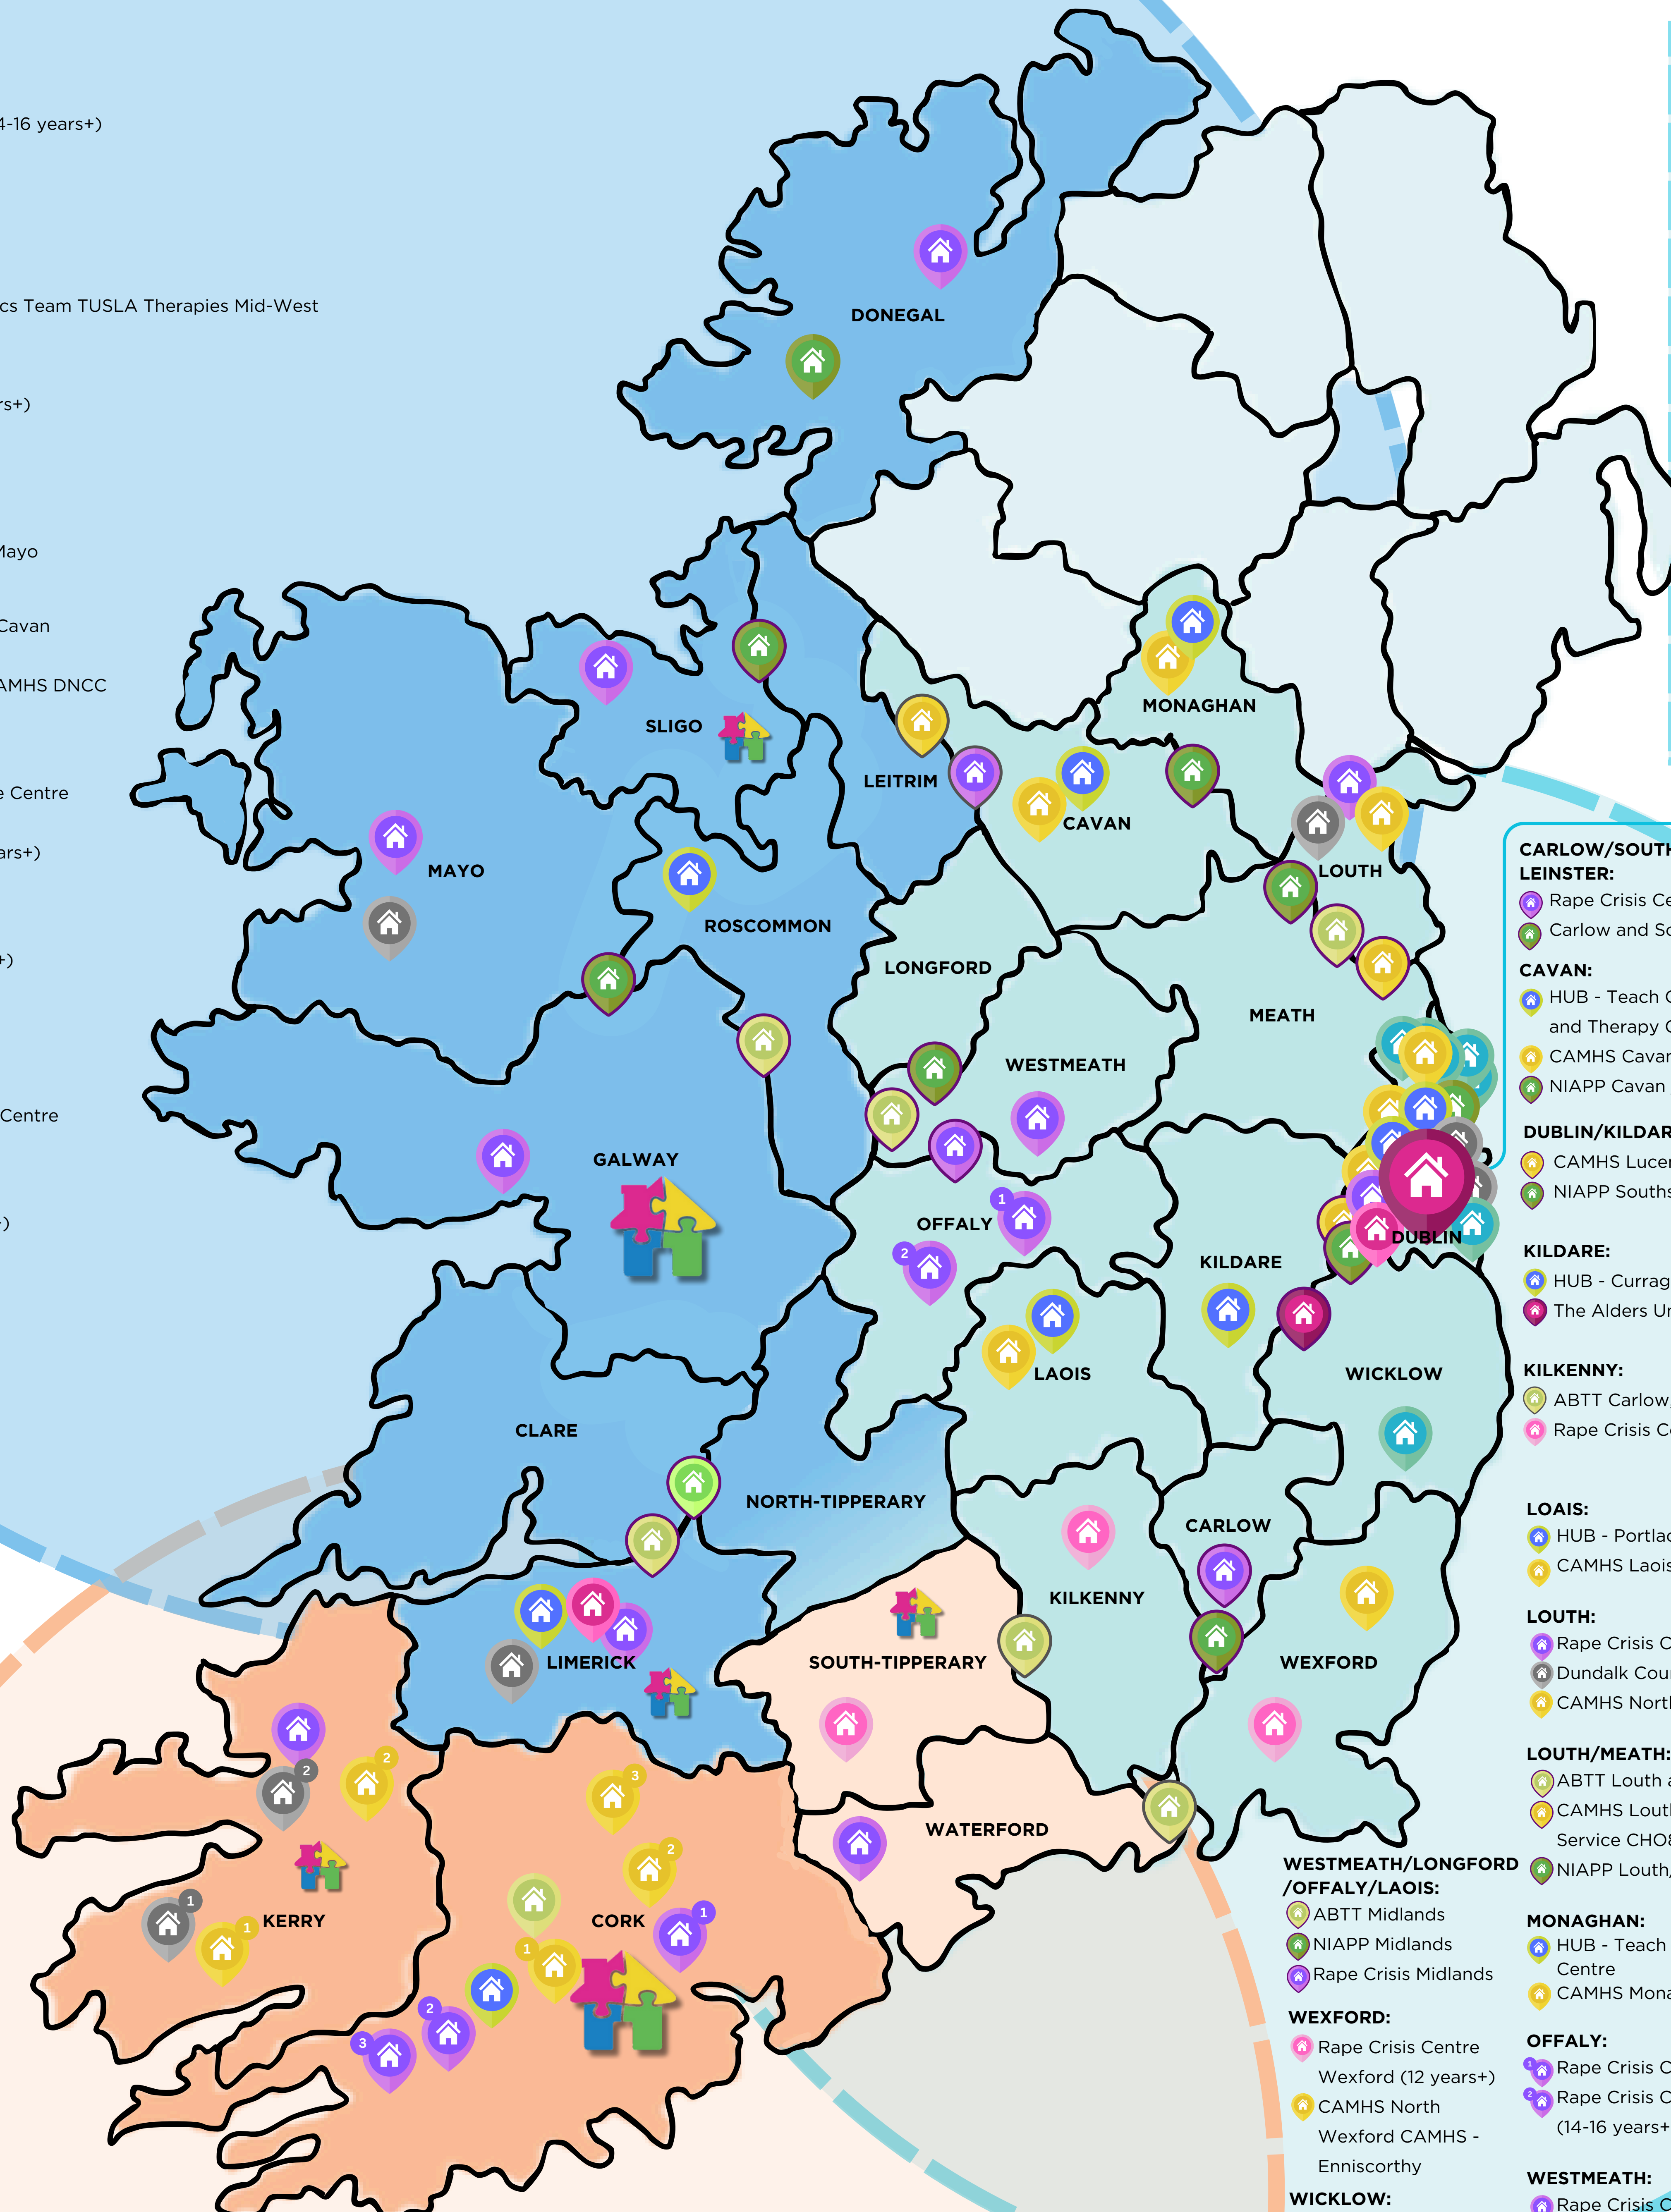

Therapeutic Services for Children in Ireland After Sexual Abuse

BARNAHUS WEST REGION

- DONEGAL:**
- Rape Crisis Centre Donegal (14-16 years+)
 - NIAPP Donegal
- CLARE/LIMERICK:**
- ABTT Mid-West
- CLARE/LIMERICK/TIPPERARY:**
- Complex Case and Therapeutics Team TUSLA Therapies Mid-West
- GALWAY:**
- Barnahus West
 - Rape Crisis Galway (14-16 years+)
- GALWAY/ROSCOMMON:**
- ABTT Galway/Roscommon
- GALWAY/ROSCOMMON/MAYO:**
- NIAPP Galway/Roscommon/Mayo
- LEITRIM/WEST CAVAN**
- Rape Crisis Leitrim and West Cavan (14-16 years+)
 - CAMHS Ballymun & Finglas CAMHS DNCC
- LIMERICK:**
- Barnahus West Outreach
 - HUB - Croom Family Resource Centre
 - CARI
 - Rape Crisis Limerick (14-16 years+)
 - Limerick Youth Service
- MAYO:**
- Rape Crisis Mayo (14-16 years+)
 - Knock Counselling Centre
- NORTH-TIPPERARY:** N/A
- ROSCOMMON:**
- HUB - Boyle Family Resource Centre
- SLIGO:**
- Barnahus West Outreach
 - Rape Crisis Sligo (14-16 years+)
 - NIAPP Sligo / Leitrim

- CORK:**
- Barnahus South
 - ABTT Cork
 - HUB - Ballinacollig
 - FRC - The Maria O'Connell Play and Art Therapy Hub
 - Rape Crisis Centre Cork (14-16 years+)
 - CAMHS Cork
 - CAMHS North Lee East, City General
 - CAMHS North Cork
- WEST CORK:**
- Rape Crisis Centre West Cork (14-16 years+)
 - West Cork Beacon Sexual Violence Support Services
- KERRY:**
- Barnahus South Outreach
 - Rape Crisis Centre Kerry (14-16 years+)
 - CAMHS South Kerry Killarney, Kerry
 - CAMHS North Kerry
 - South West Counselling Centre, Killarney
 - Kerry Adolescent Counselling Service
- SOUTH TIPPERARY:**
- Rape Crisis Centre Tipperary (12 years+)
 - Barnahus South Outreach
- WATERFORD:**
- Rape Crisis Centre Waterford (14-16 years+)
- WATERFORD/WEXFORD:**
- ABTT Waterford and Wexford