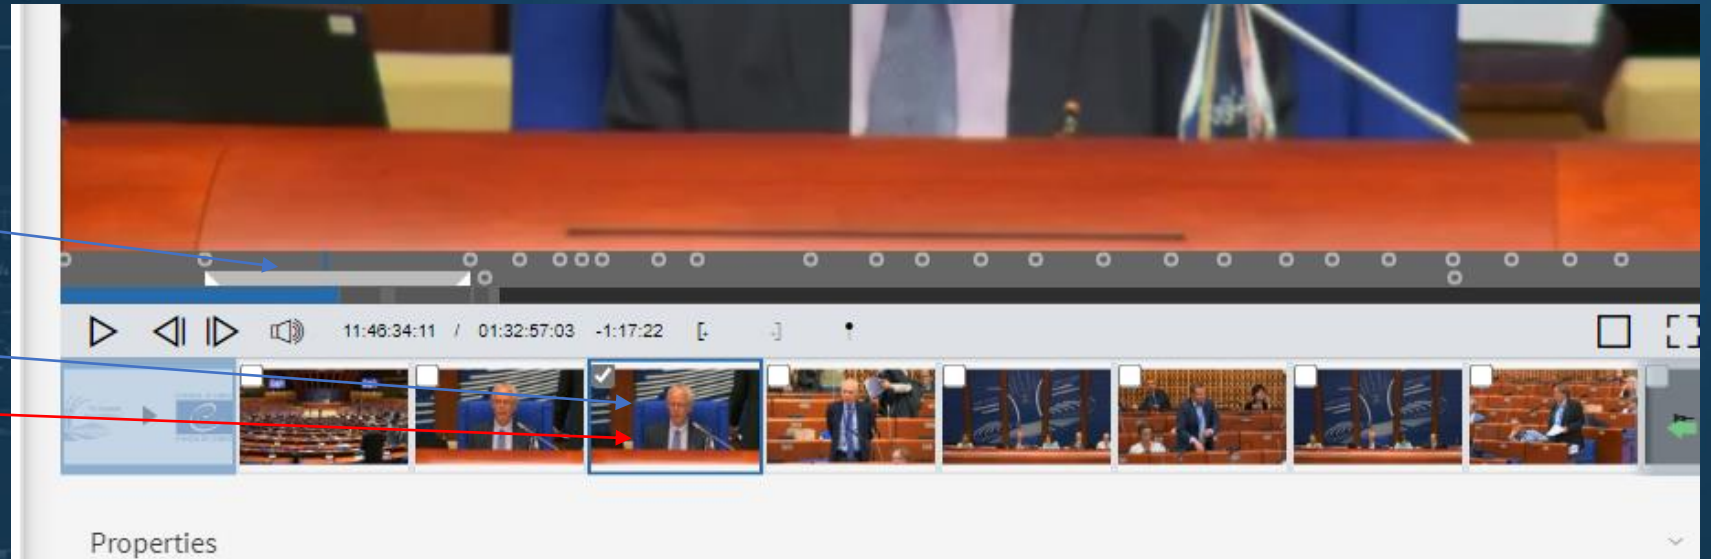

Select Mark in (start of scene)

Selectionner mark out (end of scene)

Cut, extract and share a scene 3/7

1. Click on the gray progress bar
2. the clip you have marked will be selected
3. by double clicking on the thumbnail, you will go directly to your clip