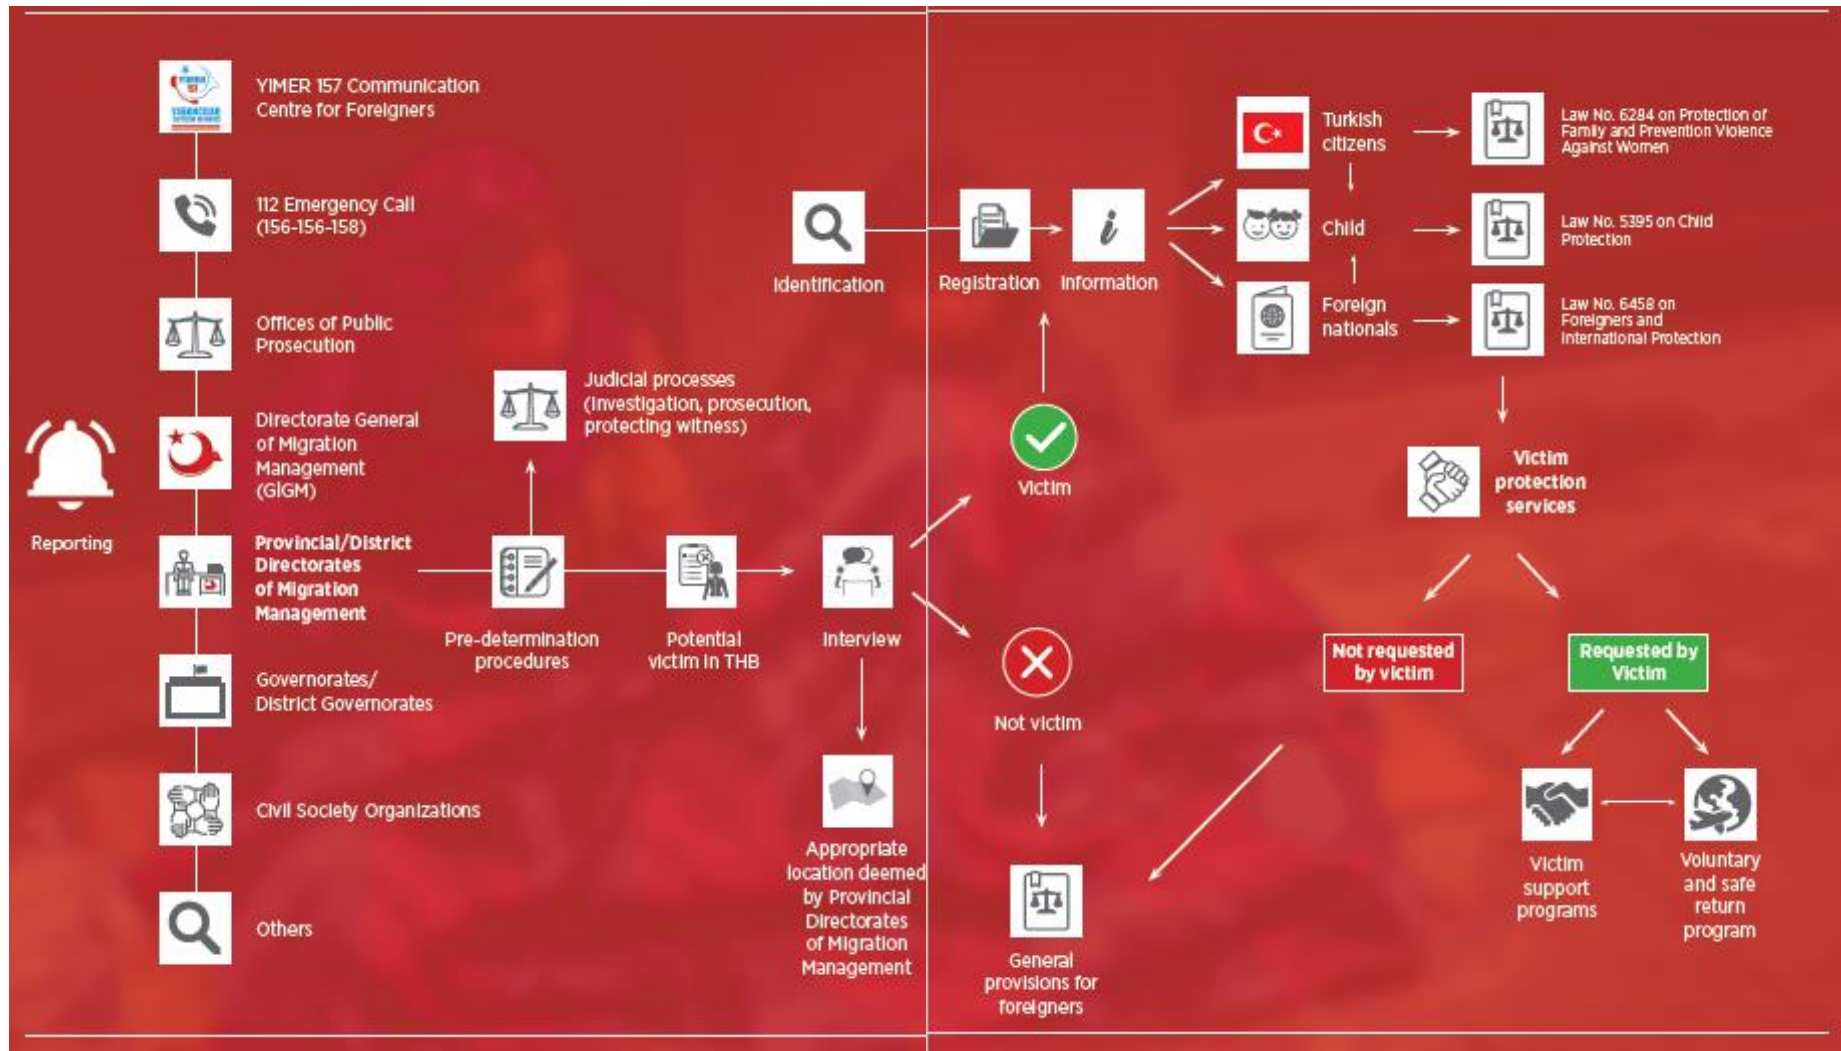

**Annex 1: The national referral mechanism workflow**

Note: As a result of the Presidential Decree No. 85 issued on 29/10/2021, Directorate General of Migration Management (DGMM) was transformed into the Presidency of Migration Management (PMM).

## ULUSAL YÖNLENDİRME MEKANİZMASI İŞ AKIŞ ŞEMASI