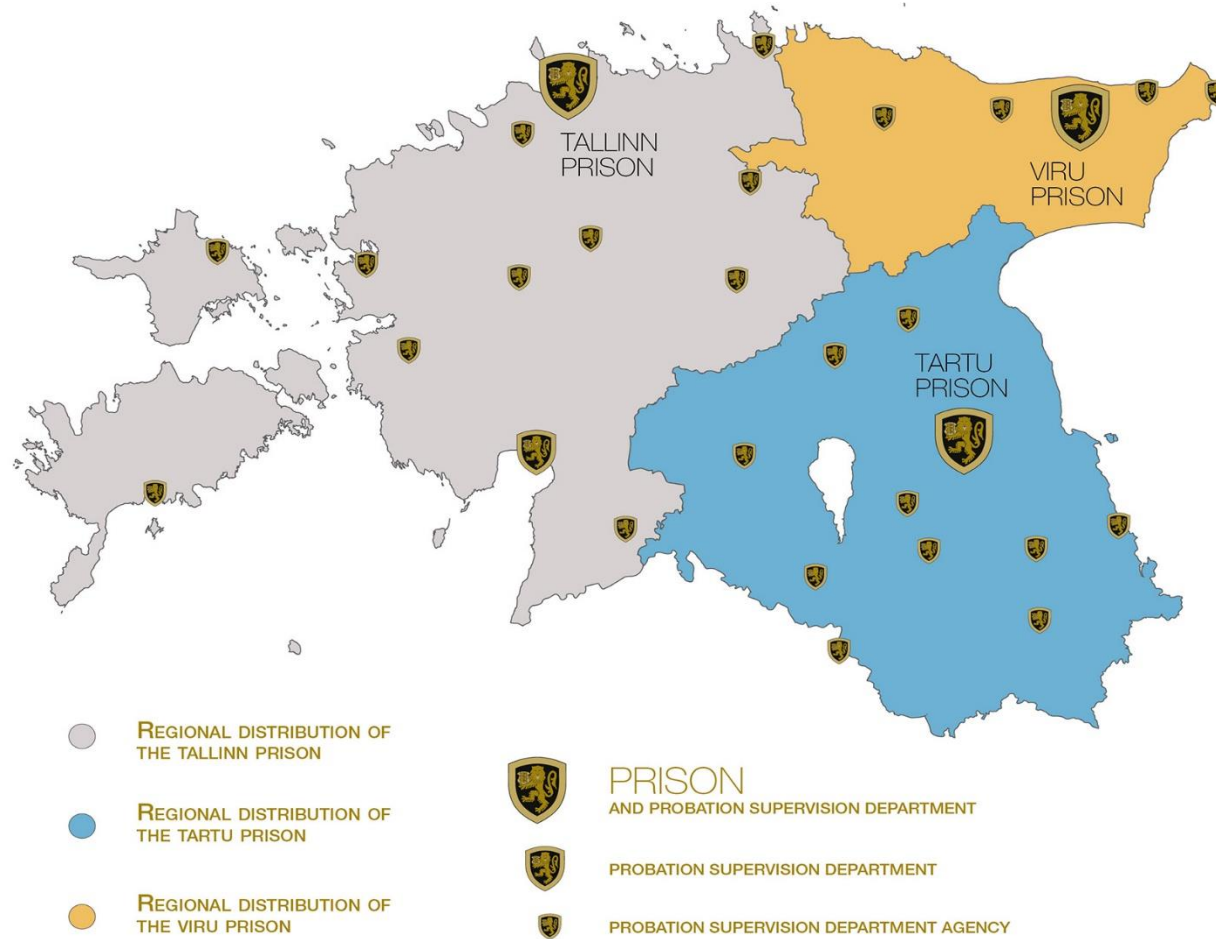

Leadership and Management of Services

Priit Kama

Jõhvi 2018

Vanglateenistus 

Estonian prisons and probation departments

TALLINN PRISON

Unit I

Unit II

Unit III

Unit IV

Unit V

Open prison

3 Probation
departments

Female prisoners

TARTU PRISON

Unit I