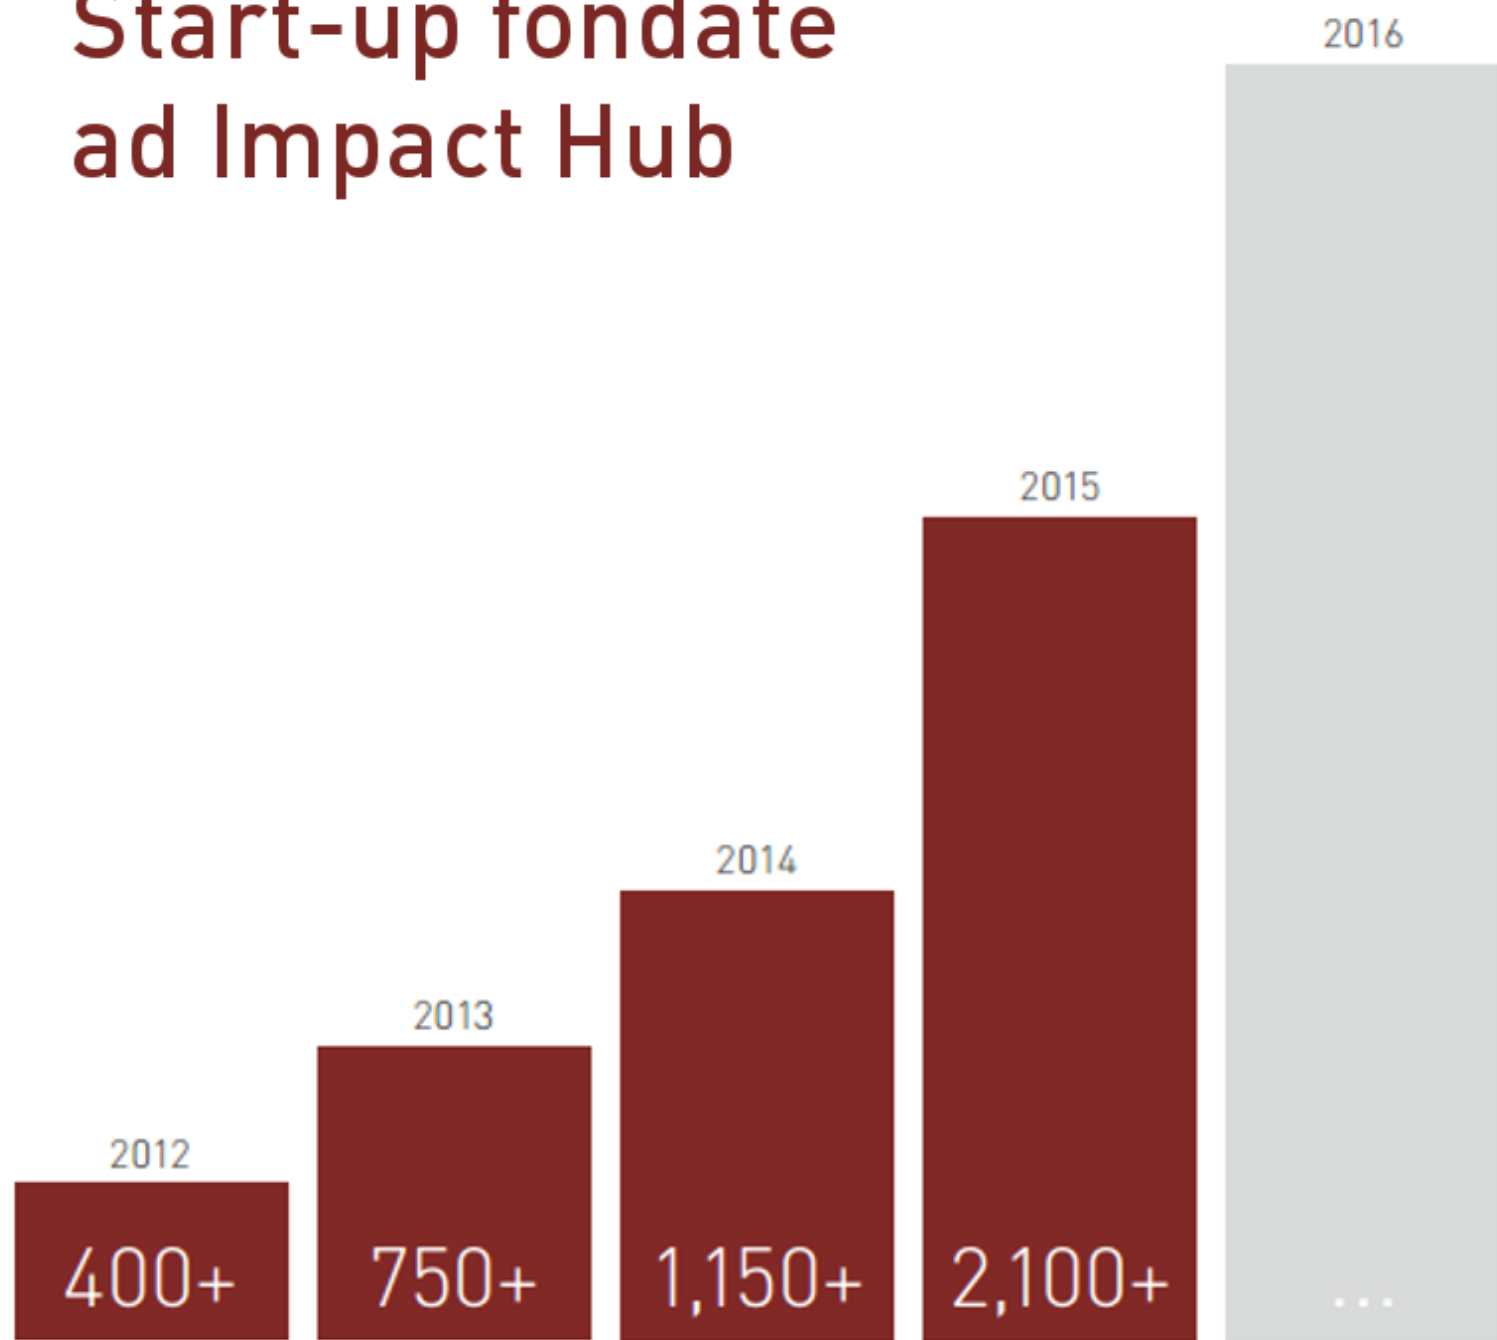

Start-up fondate ad Impact Hub