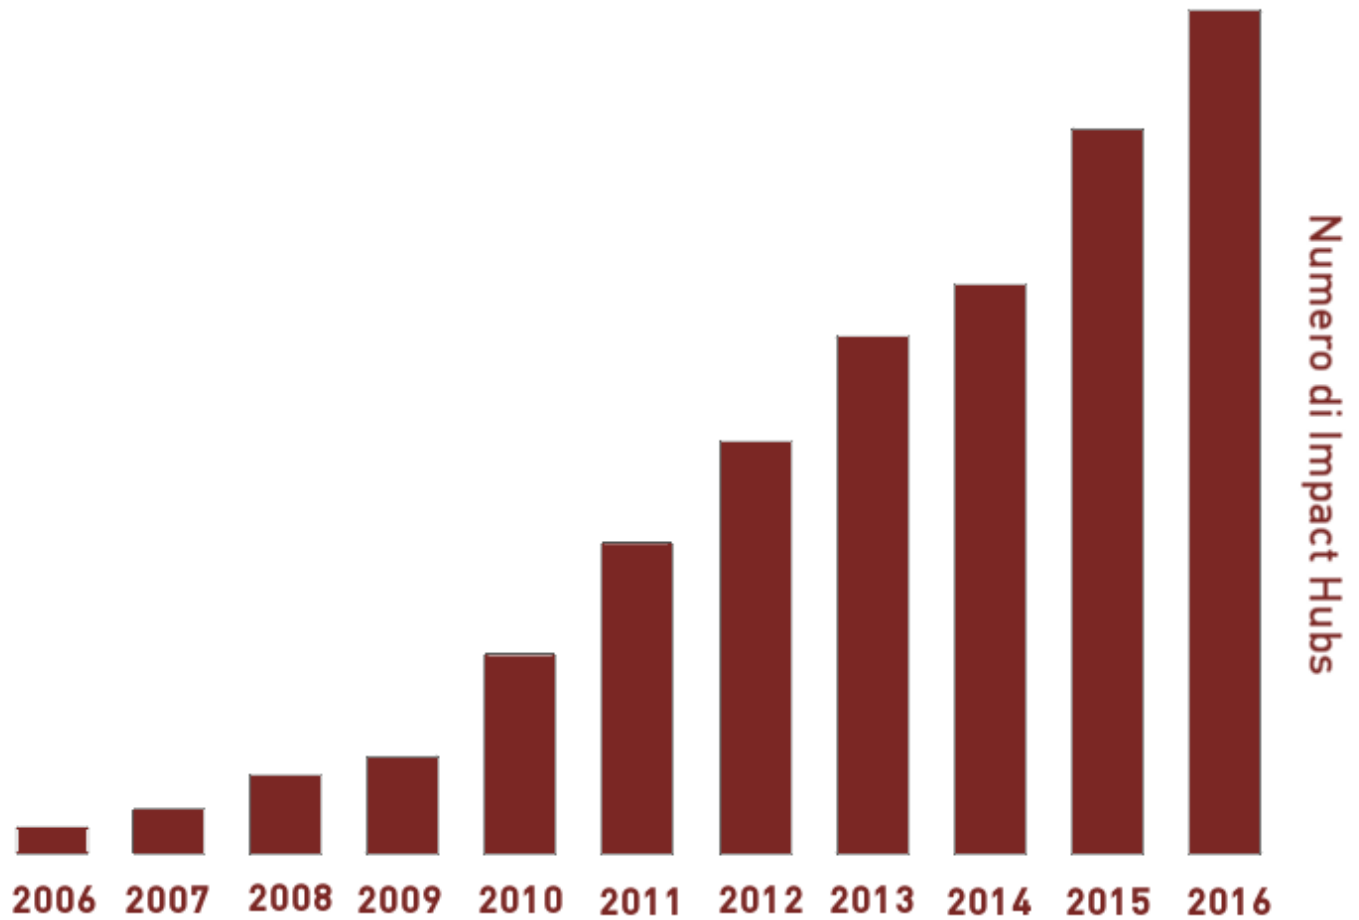

Growth

of the last 10 years