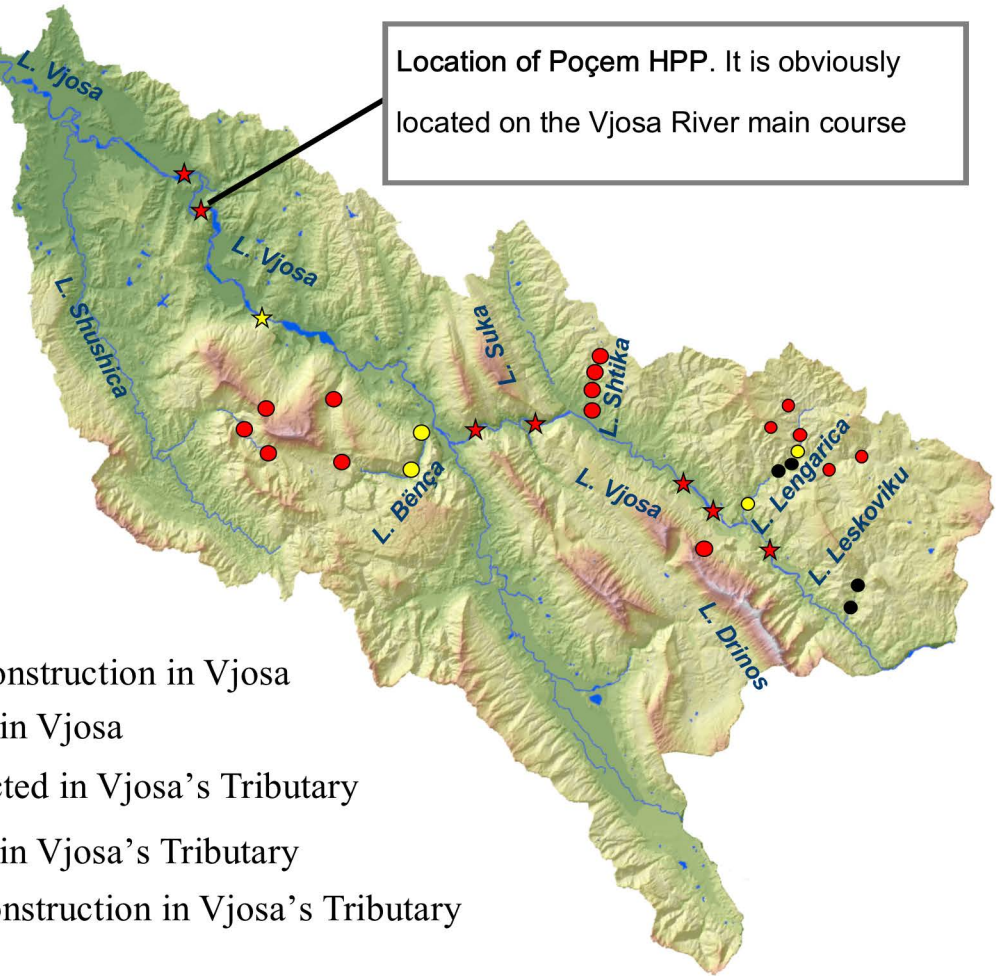

Location of Poçëm HPP. It is obviously located on the Vjosa River main course

Legend:

- ★ HPP under Construction in Vjosa
- ★ HPP Planned in Vjosa
- HPP Constructed in Vjosa's Tributary
- HPP Planned in Vjosa's Tributary
- HPP Under Construction in Vjosa's Tributary