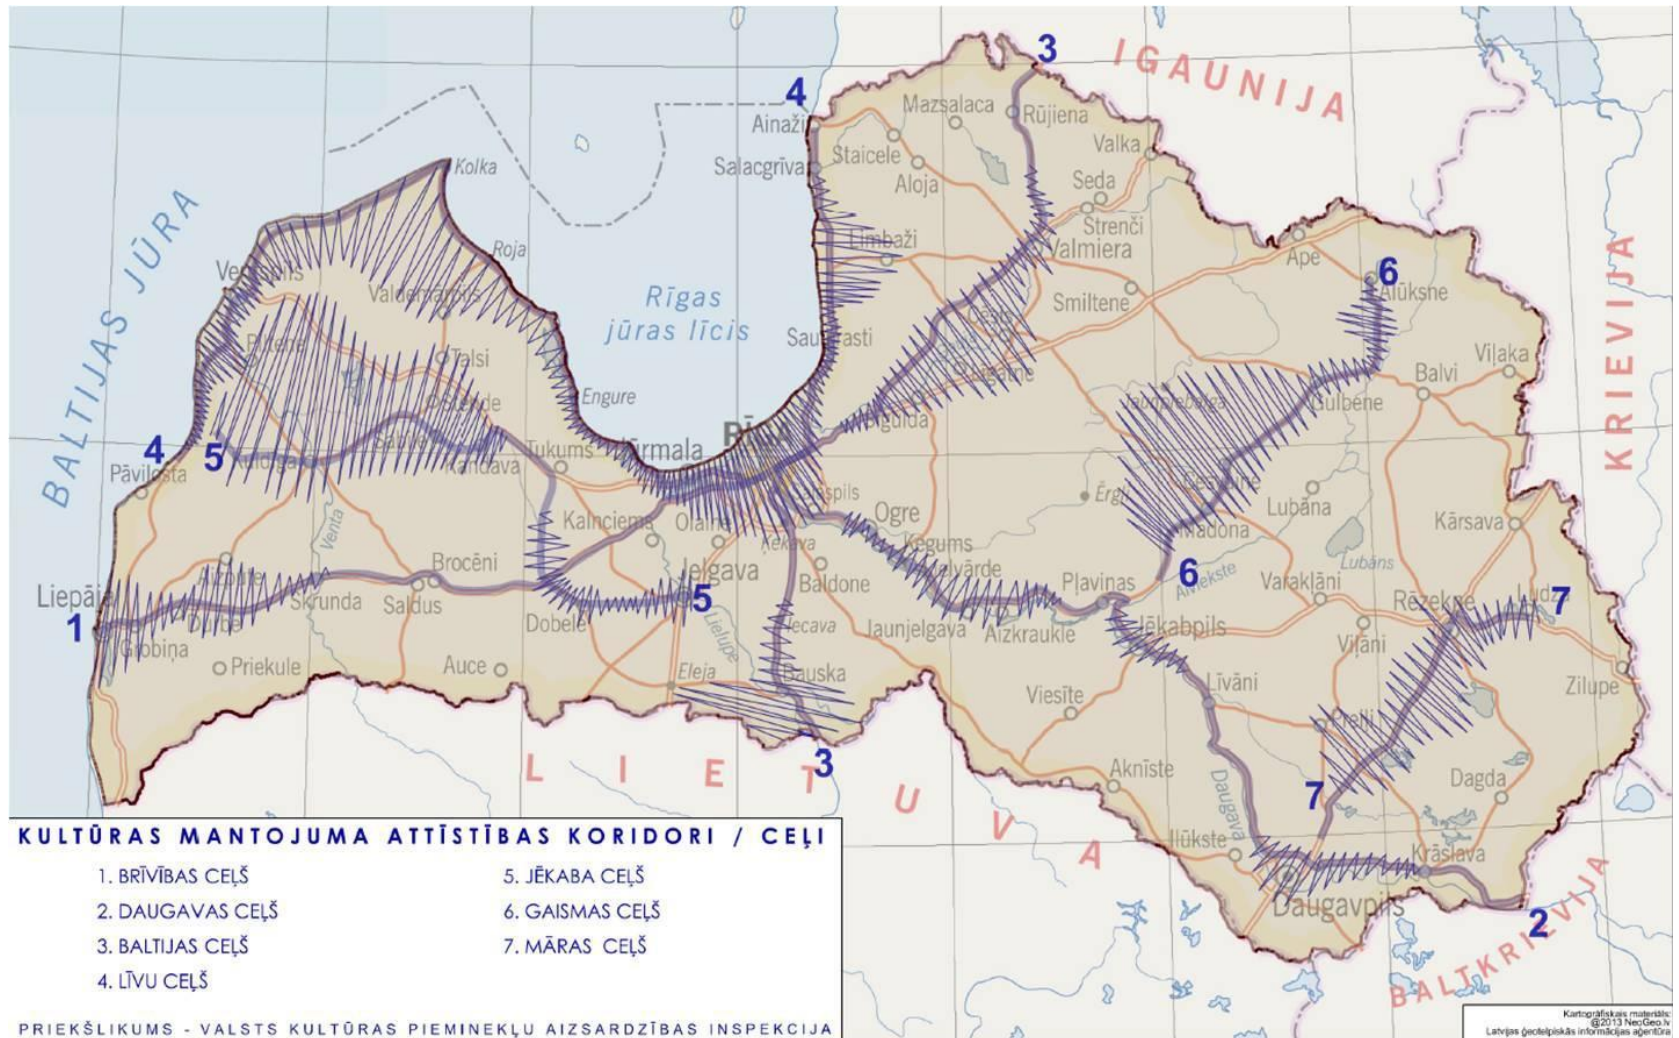

# Cultural Heritage Routes

Kultūras ministrija

Kultūras ministrija

New Services

Kultūras ministrija

The former needle  
factory in Kuldīga

Kultūras ministrija

The abandoned manor house in Pedvāle