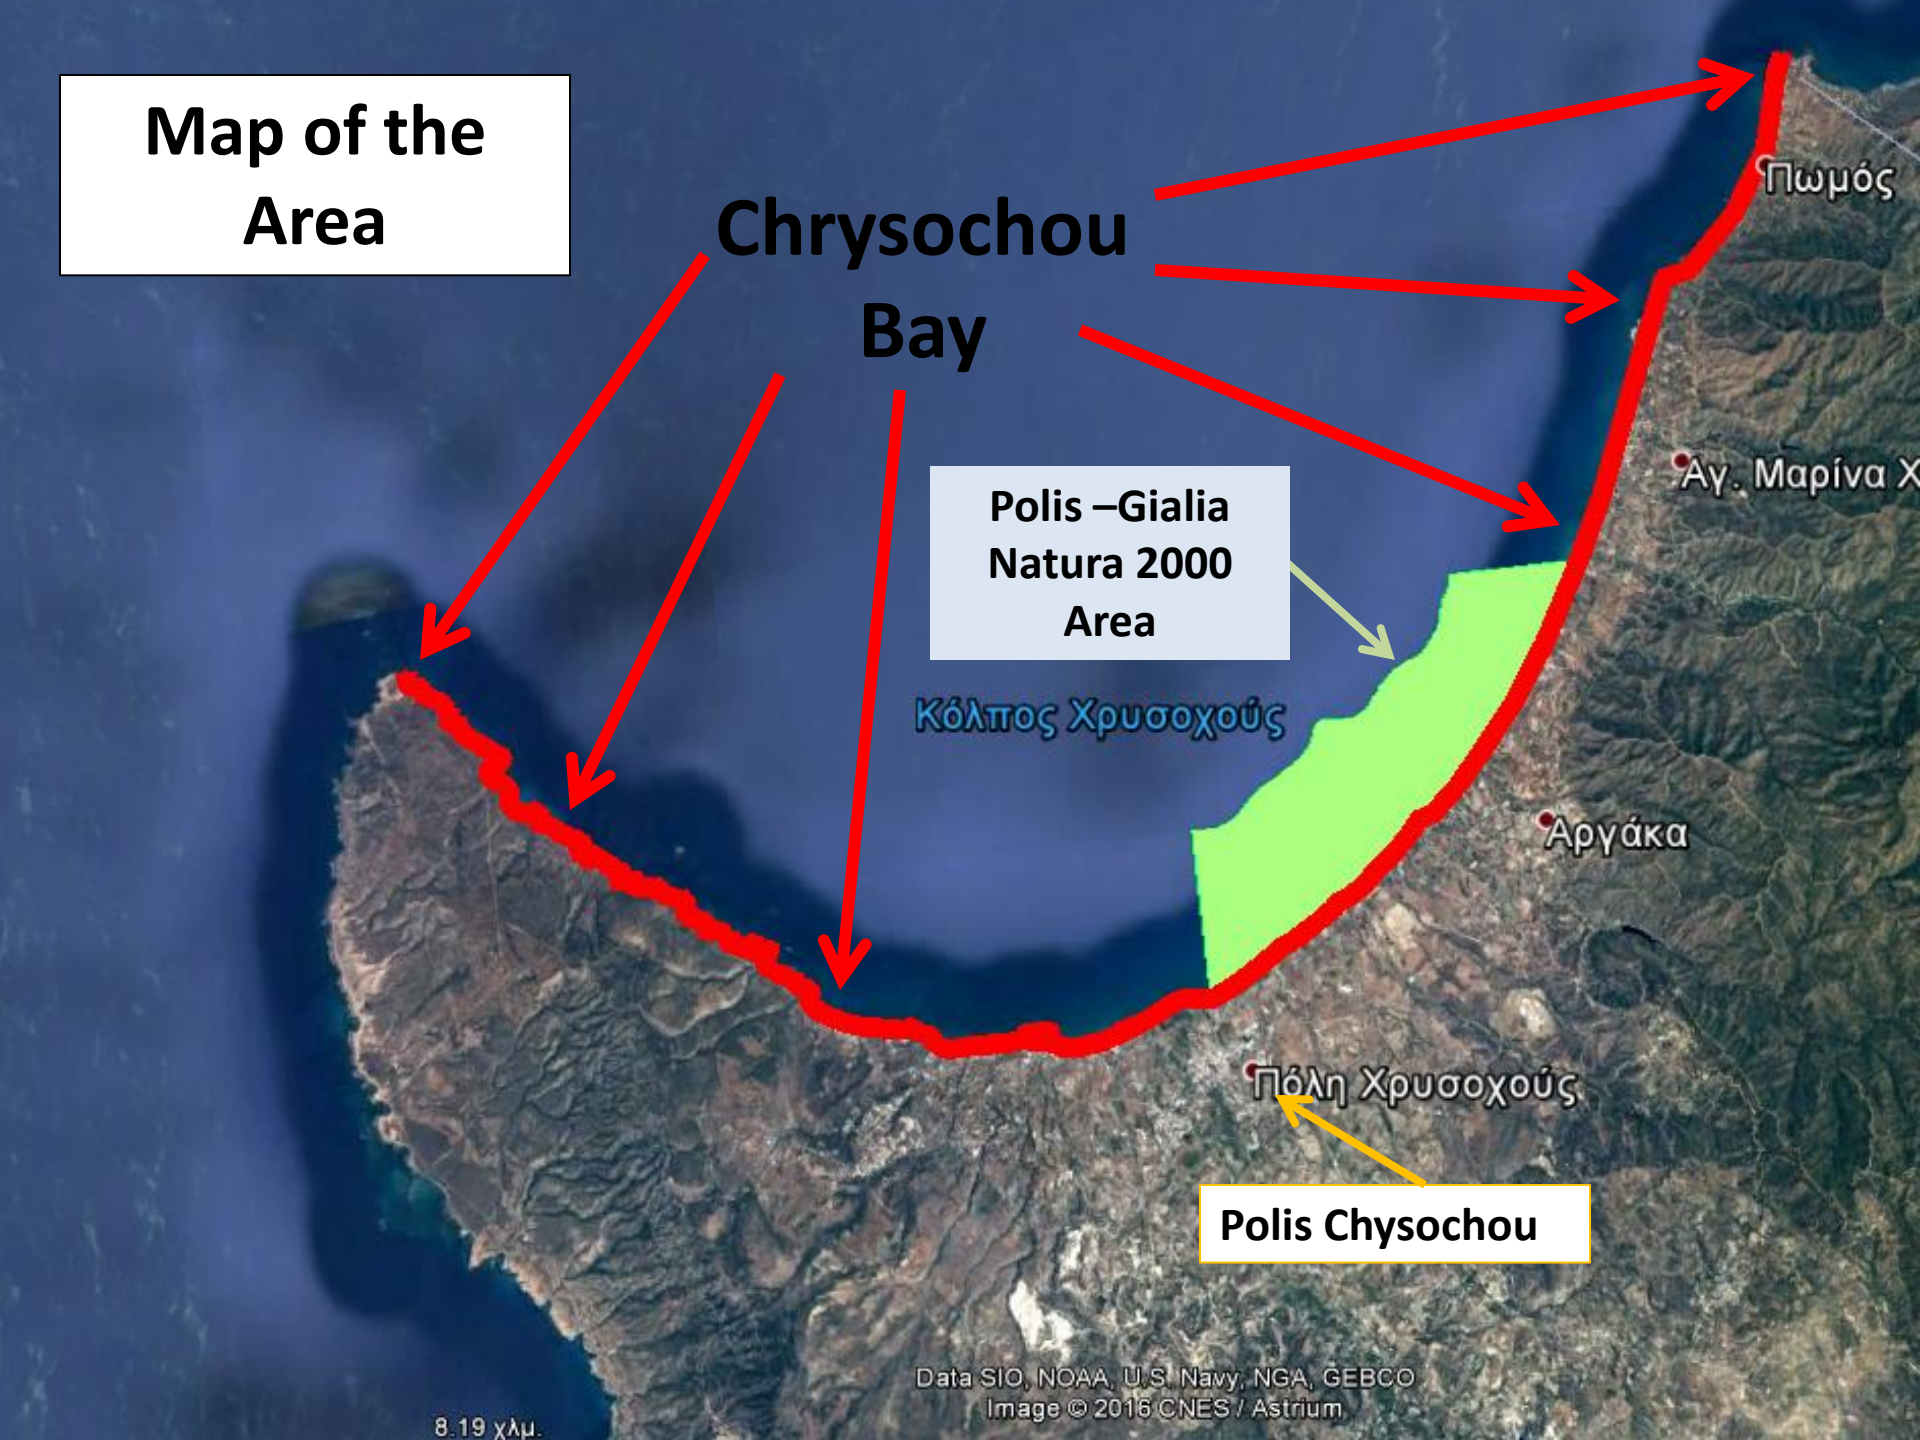

Map of Cyprus

Adana Trough

Hecataeus Knoll

Hecataeus Ridge

Hecataeus Seamount

Data SIO, NOAA, U.S. Navy, NGA, GEBCO
© 2016 Basarsoft
US Dept of State Geographer

55 χλμ.

Google

Closer Map of the Area

Map of the Area

Chrysochou Bay

Polis – Gialia
Natura 2000
Area

Κόλπος Χρυσοχούς

Polis Chysochou

Πωμός

Αγ. Μαρίνα Χ

Αργάκα

Πόλη Χρυσοχούς

8.19 χλμ.

Proposal for Golf Development next to a turtle nesting area

Dense housing development masquerading as golf complex!

2 Golf Courses (18 holes each,
fragmented throughout site)