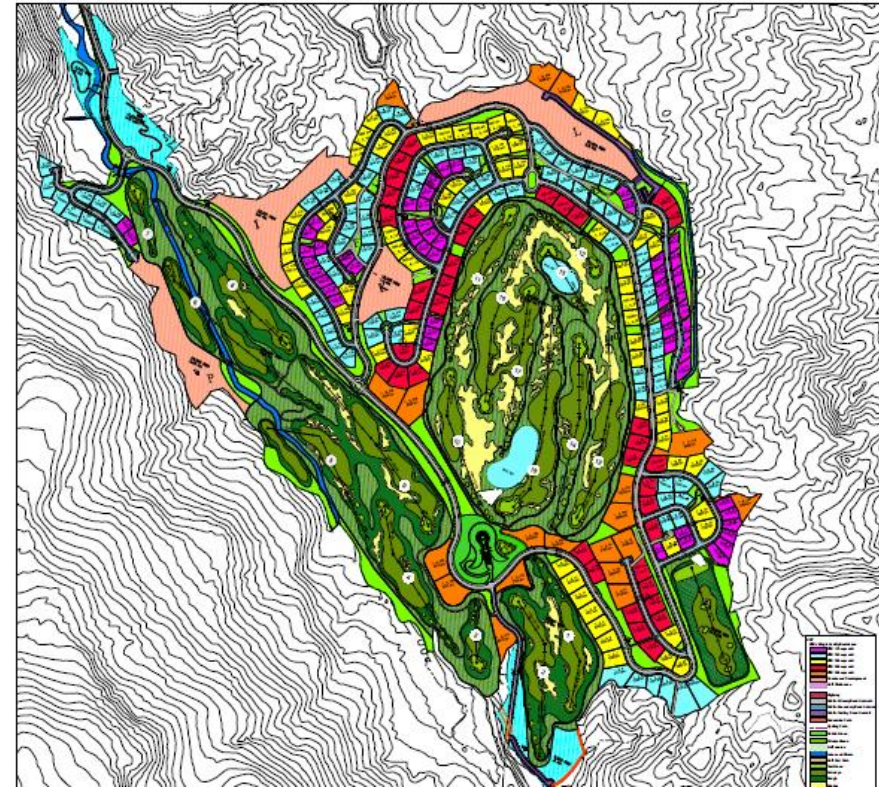

Αργάκα

Πόλη Χρυσοχούς

8.19 χλμ.

Proposal for Golf Development next to a turtle nesting area

Dense housing development masquerading as golf complex!

2 Golf Courses (18 holes each,
fragmented throughout site)

Club House

Hotel (160 rooms)

Road Network

and...**792 villas!!**

The whole development

Proposed project

Hotel already in the area

Argaka

Limni Golf Resort

Limni Golf Resort

Kinousa

Polis

Prodroimi

Pelathousa

35°02'21.6"N 32°30'08.2"E

Google