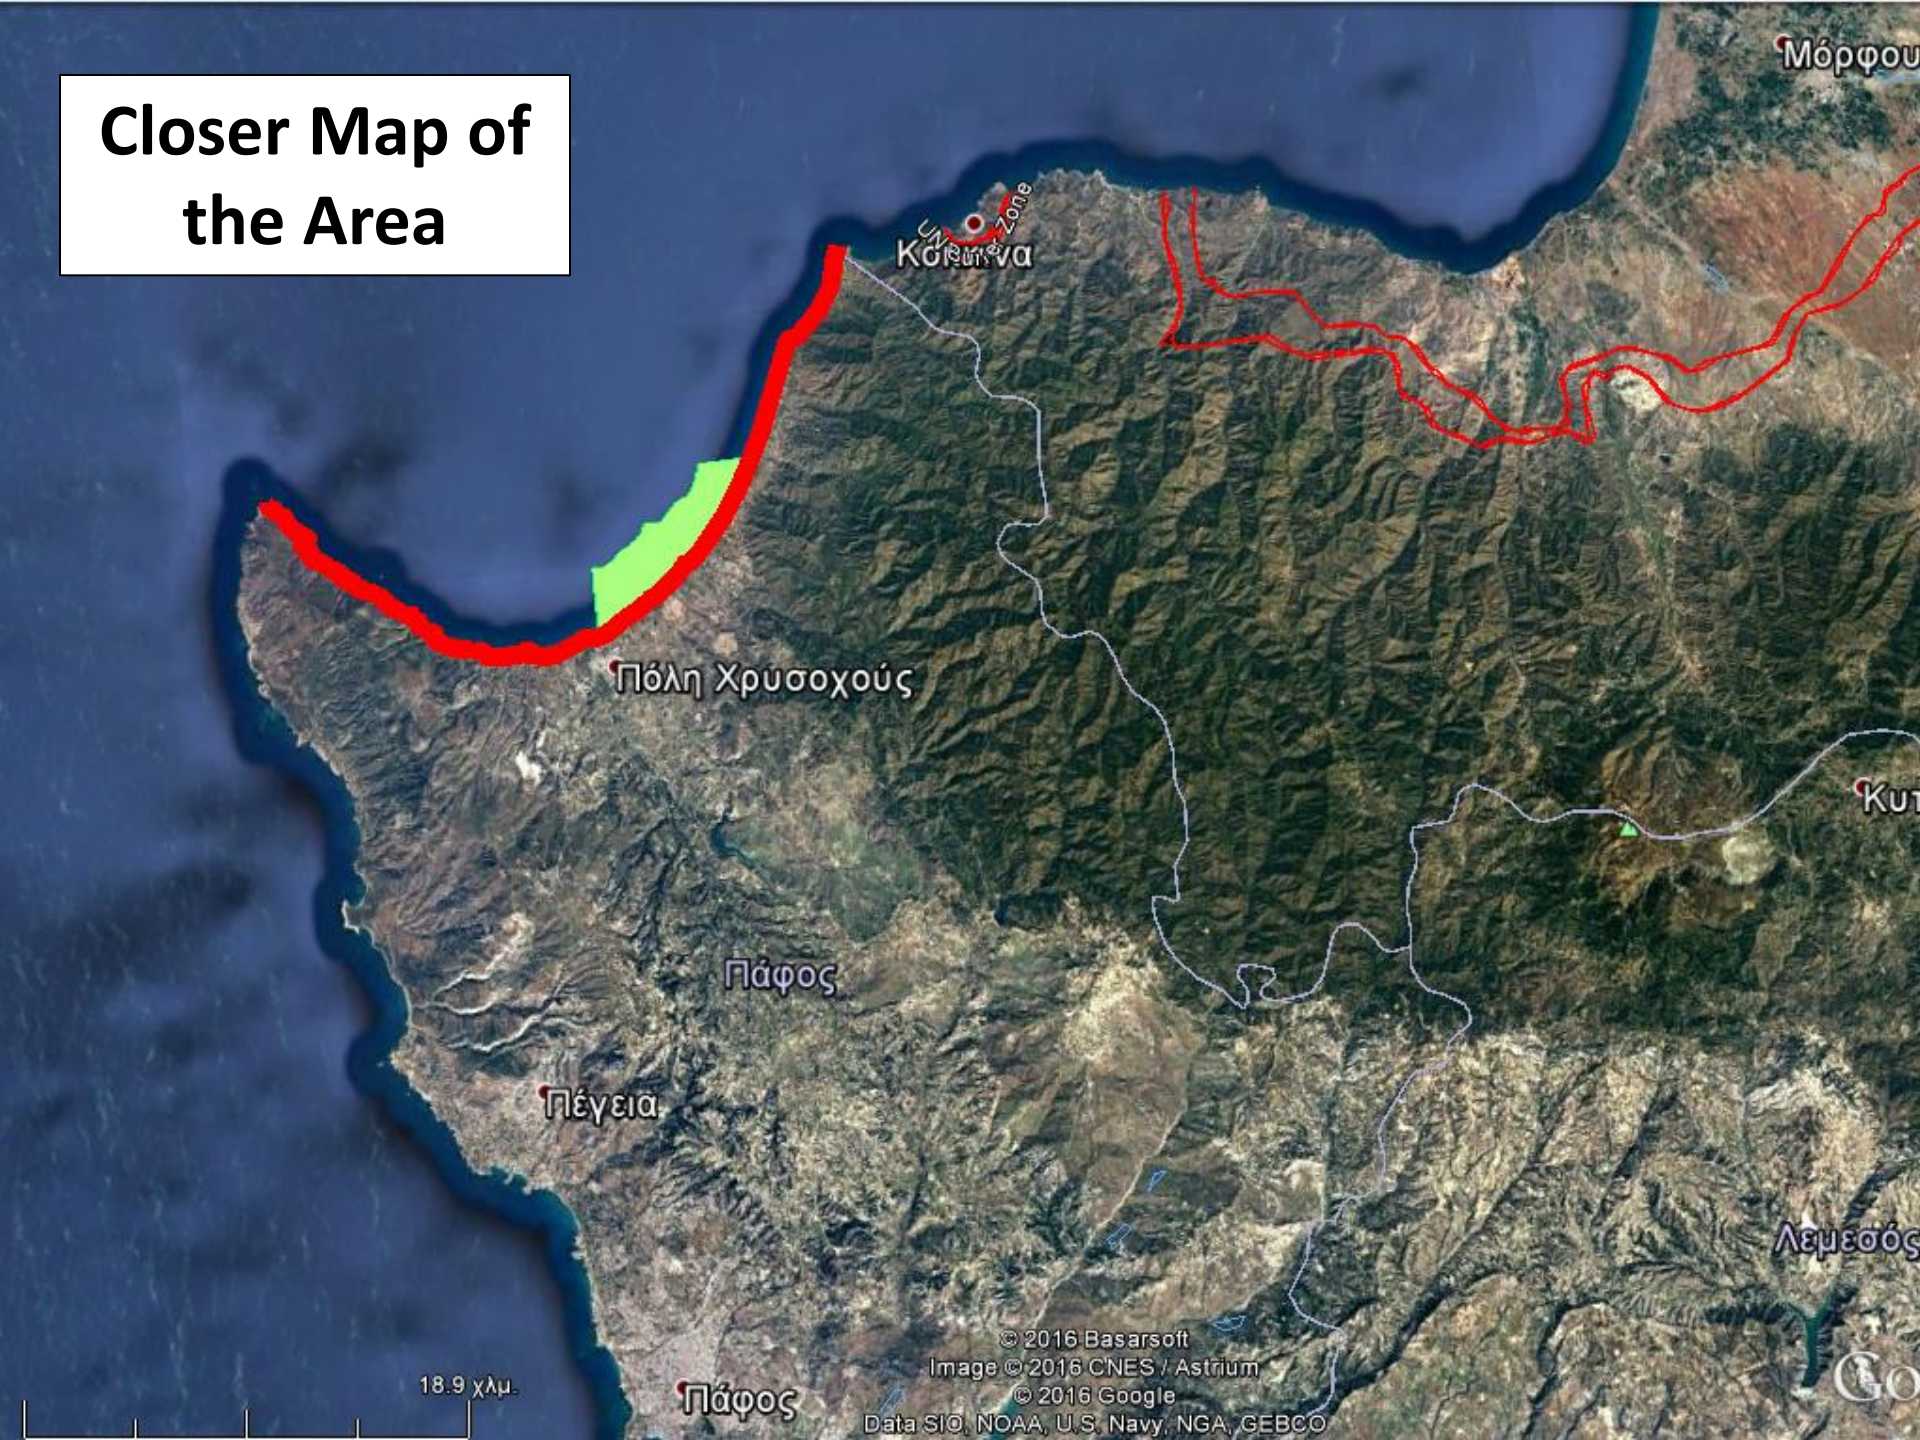

Map of Cyprus

Adana Trough

Hecataeus Knoll

Hecataeus Ridge

Hecataeus Seamount

Data SIO, NOAA, U.S. Navy, NGA, GEBCO
© 2016 Basarsoft
US Dept of State Geographer

55 χλμ.

Google

Closer Map of the Area

Map of the Area

Chrysochou Bay

Polis – Gialia
Natura 2000
Area

Κόλπος Χρυσοχούς

Polis Chysochou

Πωμός

Αγ. Μαρίνα Χ

Αργάκα

Πόλη Χρυσοχούς

8.19 χλμ.

Proposal for Golf Development next to a turtle nesting area

Dense housing development masquerading as golf complex!

2 Golf Courses (18 holes each,
fragmented throughout site)