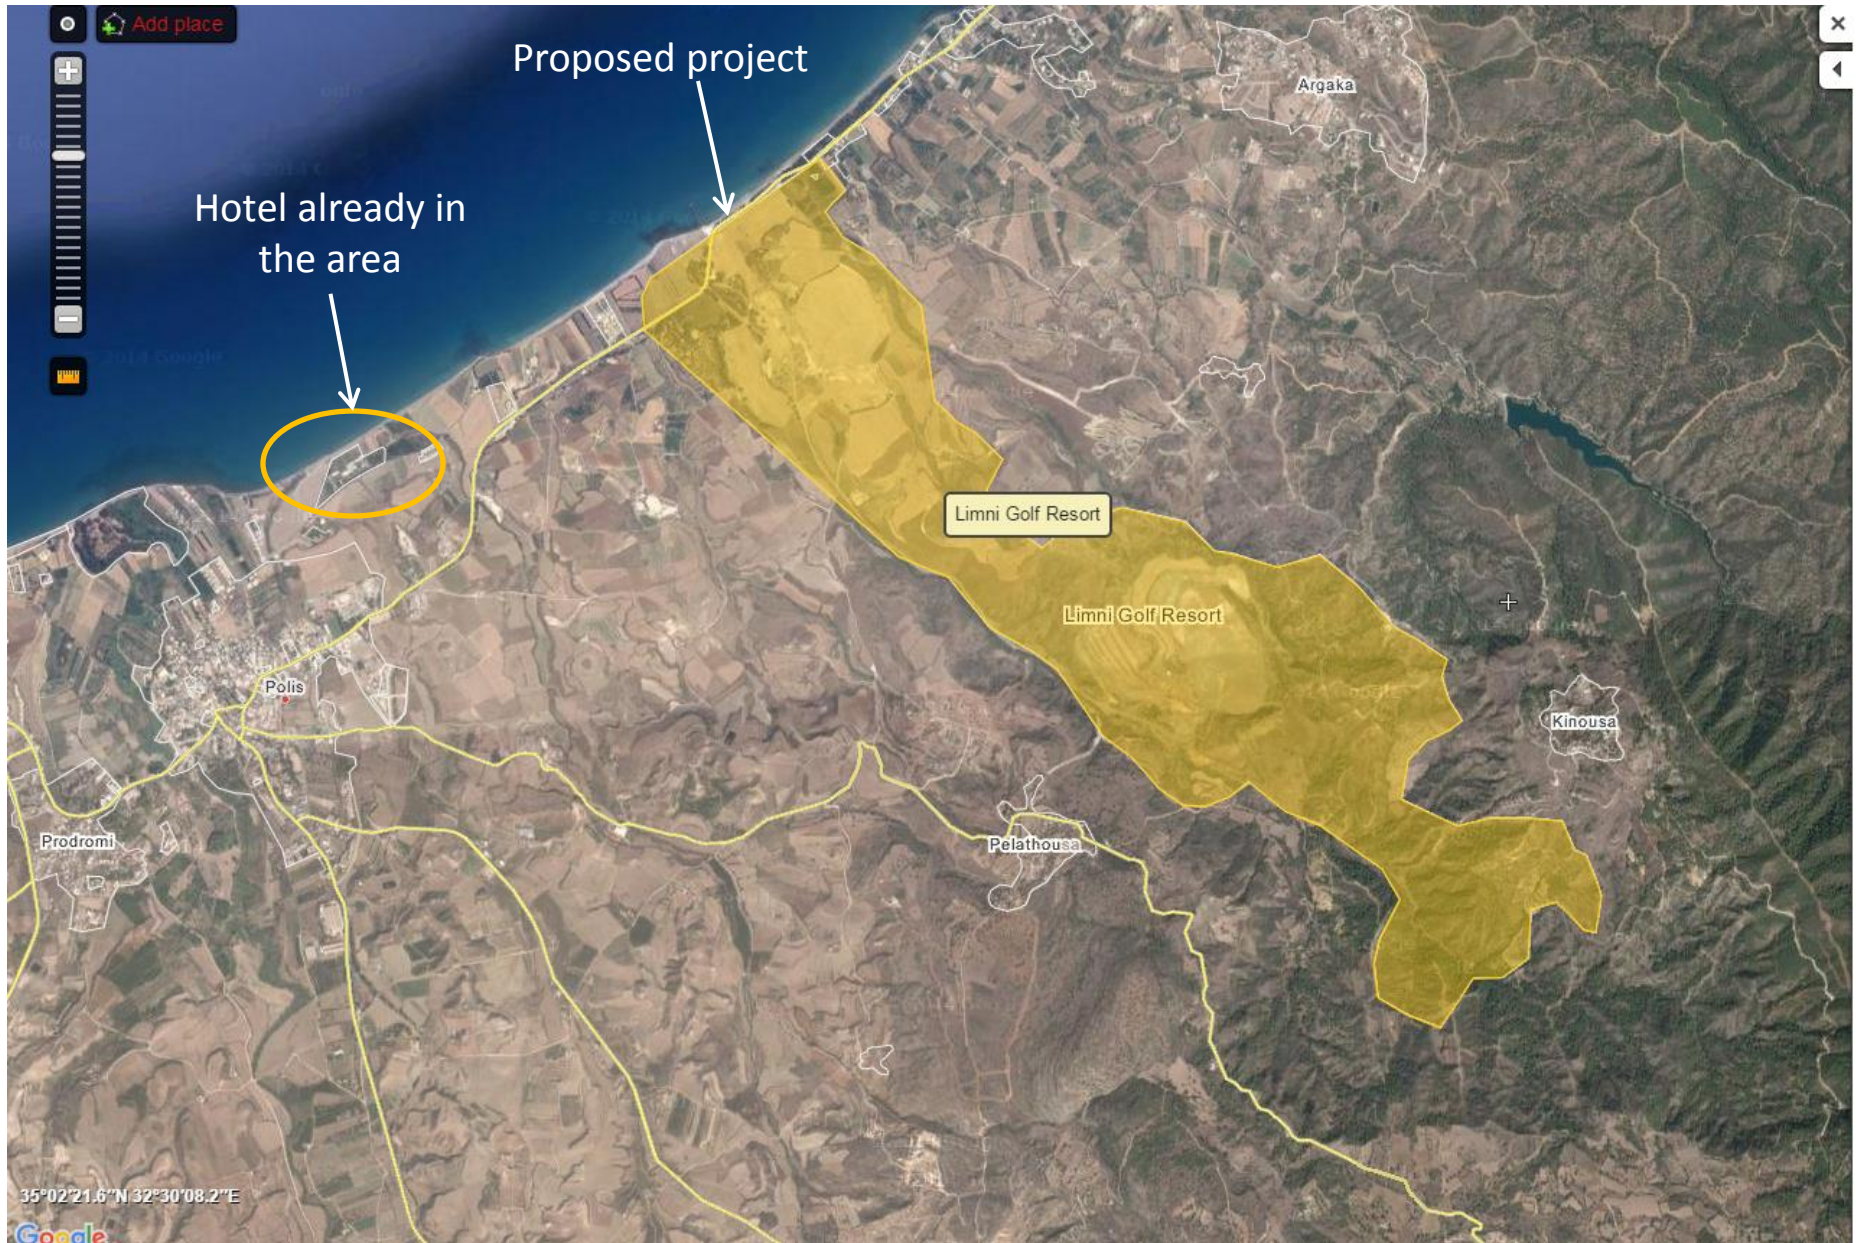

Proposed project

Hotel already in the area

Argaka

Limni Golf Resort

Limni Golf Resort

Kinousa

Polis

Prodroimi

Pelathousa

35°02'21.6"N 32°30'08.2"E

Google