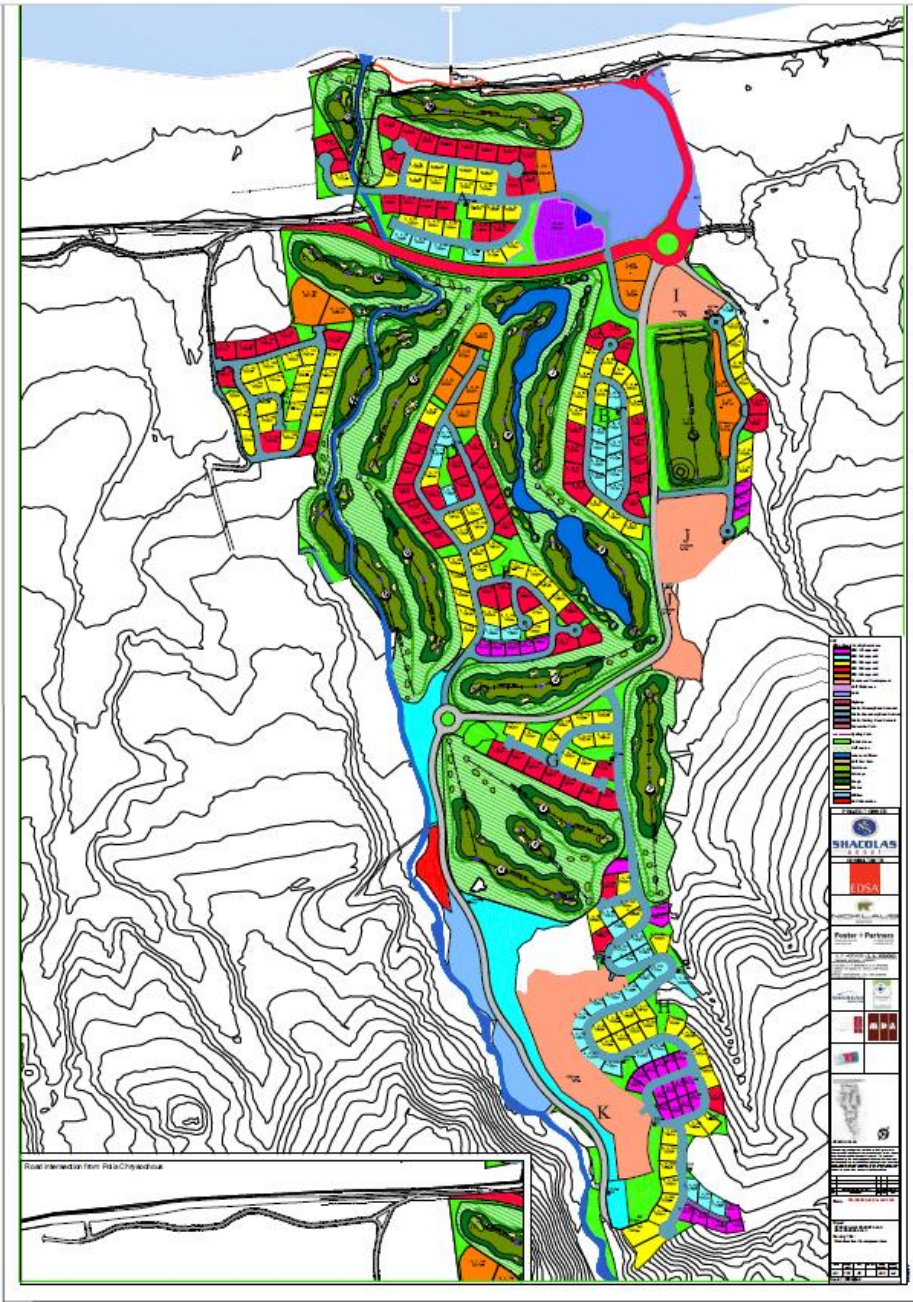

Αργάκα

Πόλη Χρυσοχούς

8.19 χλμ.

Proposal for Golf Development next to a turtle nesting area

Dense housing development masquerading as golf complex!

2 Golf Courses (18 holes each,
fragmented throughout site)

Club House

Hotel (160 rooms)

Road Network

and...**792 villas!!**

The whole development

Proposed project

Hotel already in the area

Argaka