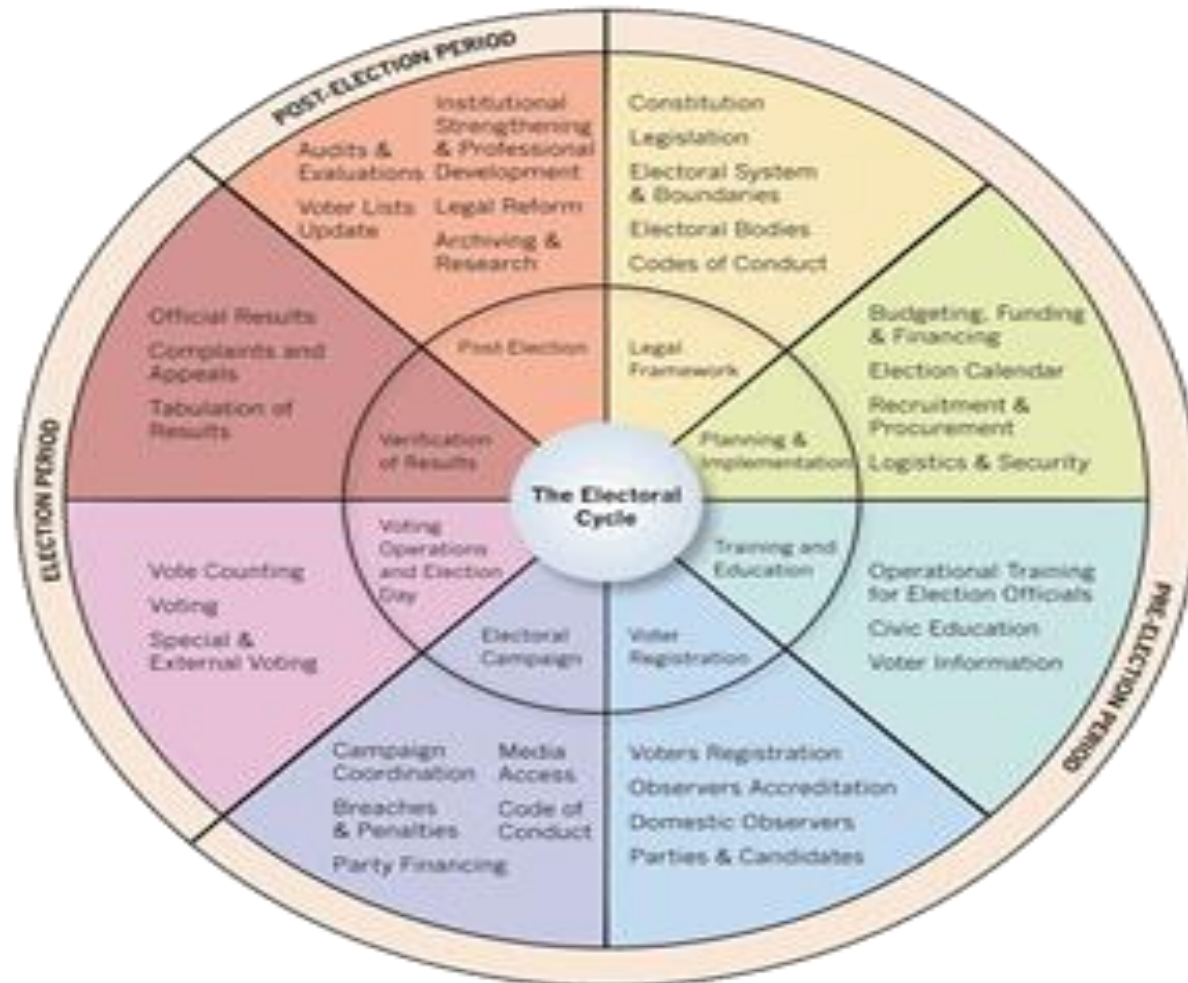

Gender mainstreaming in the electoral cycle