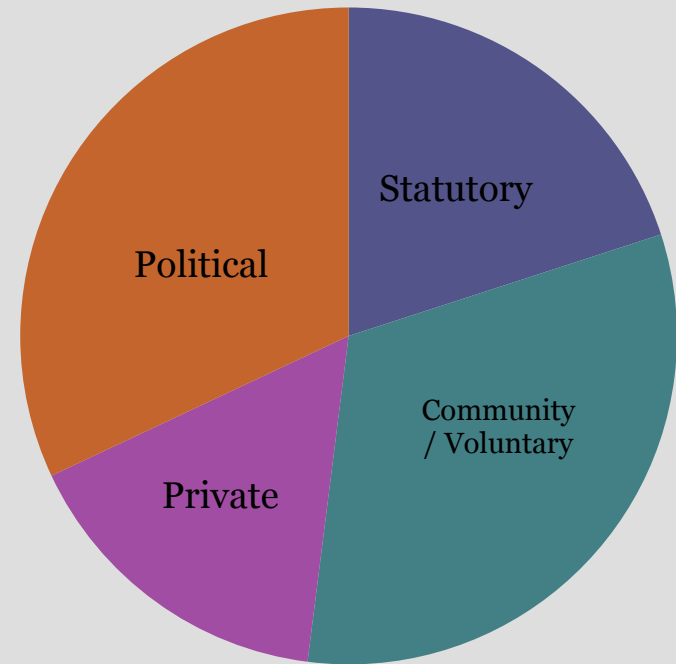

West Belfast Council Election 2011

Background to Targeting Social Need

Targeting Social Need

- From the mid-1990s, targeting social need has been one of the Government's key policies.

- The Government's 'New Targeting Social Need' policy. This approach was enshrined in the Belfast Agreement.

Who Are We?

- South Belfast Partnership Board is a broad based partnership representing community and voluntary sector to drive regeneration of South Belfast.

- Responsible for supporting the implementation of the Government's Neighbourhood Renewal in South Belfast, facilitating local groups/ stakeholders to work collaboratively to undertake a range of strategic, social, economic, environmental and physical regeneration projects in the south of the city.

- We seek to regenerate through:

- **Neutral brokering**
- **Engaging**
- **Facilitating**
- **Connecting**

Board

South Belfast

- 74,000 residents (2011 Census)
- Two Neighbourhood renewal areas
- Inner south (8,600)
- South West (6,300)
- Shaftesbury ranked 22nd out of 582 wards with regards to multiple deprivation measure
- (2010/11) 5.2% of South West NRA school leavers had no GCSE qualifications – an improvement from 25% in 2004/05
- South West NRA decrease of school leavers going into higher education from 22.2% in 2005/06 to 5.2% in 2010/11
- 5+ (inc English & Maths) – Inner South Belfast NRA 28.1%, non NRAs – 63.6%
- School leavers with no GCSEs – 2004/ 05 12%, 2010/11 5.3%
- School leavers in Inner South Belfast NRA are 3 times (15.8%) more likely to be unemployed/ unknown than those in non NRAs (5%)