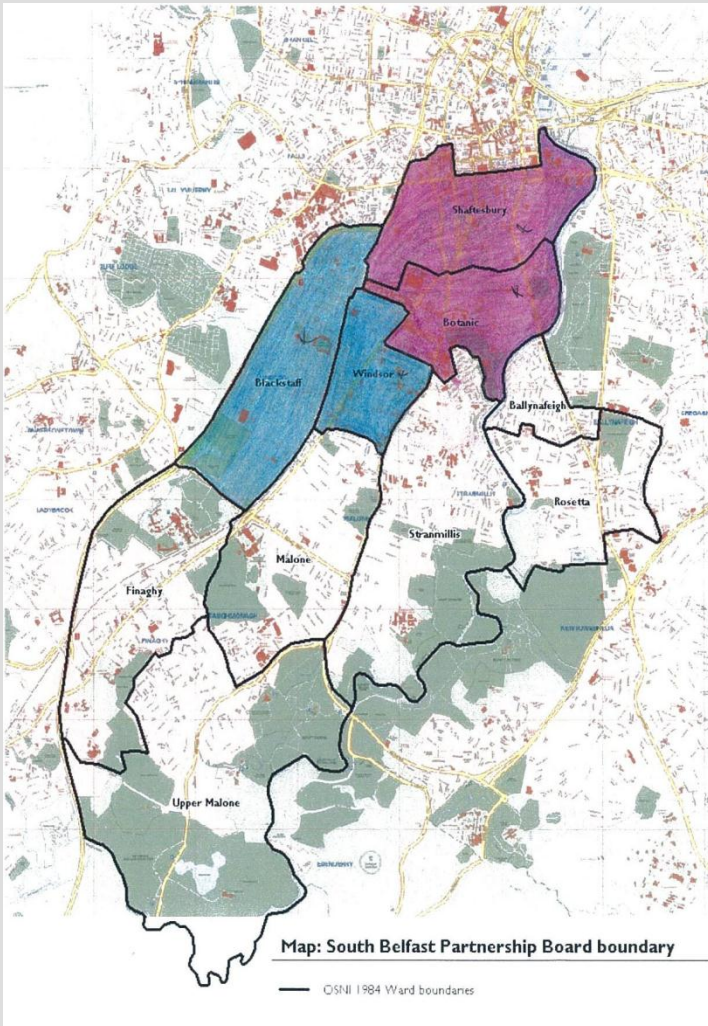

- We seek to regenerate through:

- **Neutral brokering**
- **Engaging**
- **Facilitating**
- **Connecting**

Board

South Belfast

- 74,000 residents (2011 Census)
- Two Neighbourhood renewal areas
- Inner south (8,600)
- South West (6,300)
- Shaftesbury ranked 22nd out of 582 wards with regards to multiple deprivation measure
- (2010/11) 5.2% of South West NRA school leavers had no GCSE qualifications – an improvement from 25% in 2004/05
- South West NRA decrease of school leavers going into higher education from 22.2% in 2005/06 to 5.2% in 2010/11
- 5+ (inc English & Maths) – Inner South Belfast NRA 28.1%, non NRAs – 63.6%
- School leavers with no GCSEs – 2004/ 05 12%, 2010/11 5.3%
- School leavers in Inner South Belfast NRA are 3 times (15.8%) more likely to be unemployed/ unknown than those in non NRAs (5%)