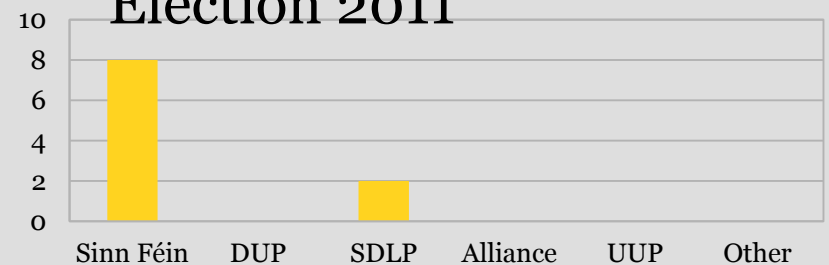

West Belfast Council Election 2011