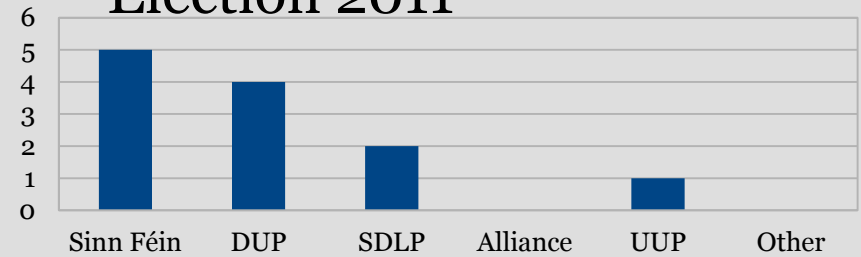

South Belfast Partnership Board

SOUTH BELFAST
PARTNERSHIP BOARD

Briege Arthurs
Chief Executive

Belfast

Political Make Up of Belfast

South Belfast Council Election 2011

North Belfast Council Election 2011

East Belfast Council Election 2011

West Belfast Council Election 2011

Background to Targeting Social Need

Targeting Social Need

- From the mid-1990s, targeting social need has been one of the Government's key policies.

- The Government's 'New Targeting Social Need' policy. This approach was enshrined in the Belfast Agreement.