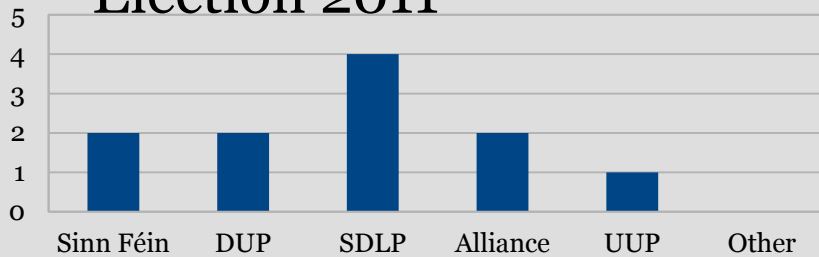

South Belfast Partnership Board

SOUTH BELFAST
PARTNERSHIP BOARD

Briege Arthurs
Chief Executive

Belfast

Political Make Up of Belfast

South Belfast Council Election 2011

North Belfast Council Election 2011

East Belfast Council Election 2011

West Belfast Council Election 2011

Background to Targeting Social Need

Targeting Social Need

- From the mid-1990s, targeting social need has been one of the Government's key policies.

- The Government's 'New Targeting Social Need' policy. This approach was enshrined in the Belfast Agreement.