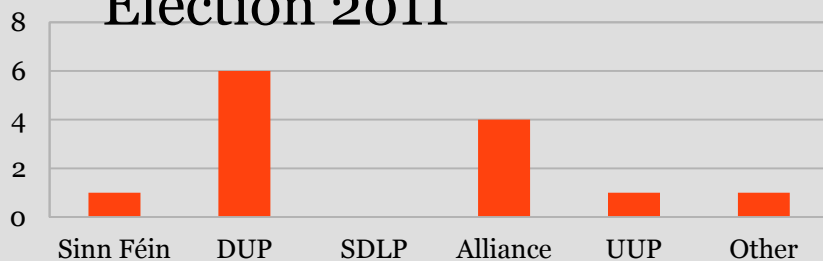

South Belfast Partnership Board

SOUTH BELFAST
PARTNERSHIP BOARD

Briege Arthurs
Chief Executive

Belfast

Political Make Up of Belfast

South Belfast Council Election 2011

North Belfast Council Election 2011

East Belfast Council Election 2011

West Belfast Council Election 2011

Background to Targeting Social Need

Targeting Social Need

- From the mid-1990s, targeting social need has been one of the Government's key policies.

- The Government's 'New Targeting Social Need' policy. This approach was enshrined in the Belfast Agreement.