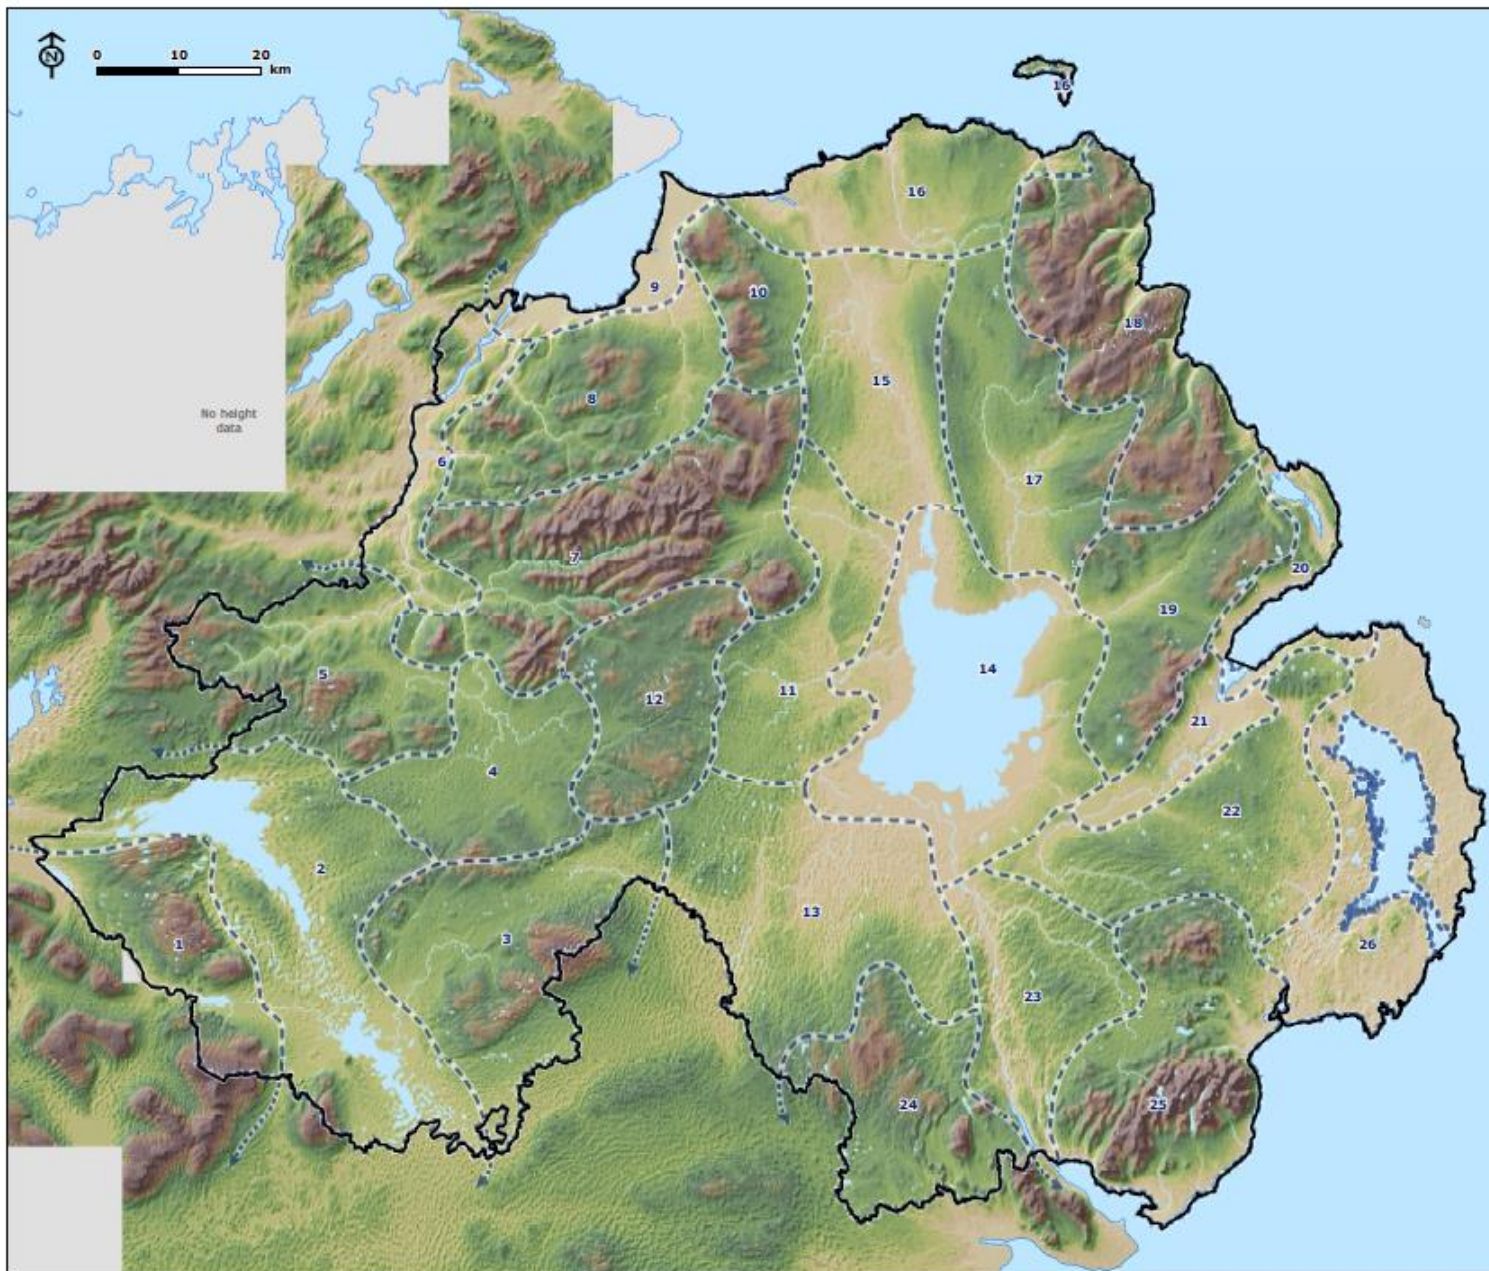

**Northern Ireland
Regional Landscape Character
Assessment
Consultation Draft**

Figure 1: Topography

- Legend**
- Northern Ireland
 - Draft Regional Landscape Character Area

- 1 - Fermanagh Caveland
- 2 - Lough Erne Lakeland
- 3 - Clogher Valley and Slieve Beagh
- 4 - Omagh Basin
- 5 - West Tyrone Hills and Valleys
- 6 - Foyle Valley
- 7 - Sperrins
- 8 - North Sperrin Hills and Valleys
- 9 - Lough Foyle Coast and Dunes
- 10 - Binevenagh Ridge
- 11 - West Lough Neagh Drumlins
- 12 - Carrickmore Plateau and Pomeroy Hills
- 13 - Southern Drumlins and Orchards
- 14 - Lough Neagh Basin
- 15 - Lower Bann Valley
- 16 - North Coast and Bush Valley
- 17 - Maine and Braid River Valleys
- 18 - Antrim Plateau and Glens
- 19 - South Antrim Hills and Six Mile Water
- 20 - Belfast Lough and Islandmagee
- 21 - Belfast and Lagan Valley
- 22 - North Down Drumlins and Hills
- 23 - Newry Valley and Upper Bann
- 24 - Slieve Gullion and South Armagh Hills
- 25 - Mourne and Slieve Croob
- 26 - Strangford, Ards and Lecale

Map Scale @ A3: 1:575,000

1839

Copyright Government of Ireland. The content of this application is owned and operated by the Government of Ireland.

1907

2015

c. 2015

Contact details:

William Cumming